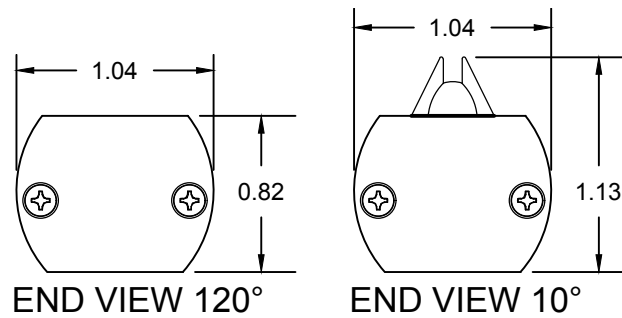

*Special order color. See your sales rep for more information.

TECHNICAL DATA

Parameter	Data
Wattage	3 watts per linear ft.
Input Voltage	90-120V or 230-277V
Input Current per Linear Ft	26mA@120V or 14mA@277V
Control	Leading-edge/Trailing-edge line dimmer
Power Cable Length	UL Standard 6ft
LED Spacing	5/8" on center
Fixture Length	12"-72" in 4" increment
Fixture Width	1.04"
Total Height (not including clip)	0.82"
Mounting	Adjustable Swivel Clip
Available Optics	120°
Finish Options	White or Black high temperature ABS plastic
LED Color Options	2K, 24K, 27K, 3K, 35K, 4K, 5K, 65K
Color Rendering Index	90+ CRI
Ratings	Dry
Total linear ft per 20A breaker	432ft@120V or 804ft@277V
Total linear ft per 15A breaker	324ft@120V or 600ft@277V
Total linear ft per power feed	156ft@120V or 276ft@277V
Transformer	N/A