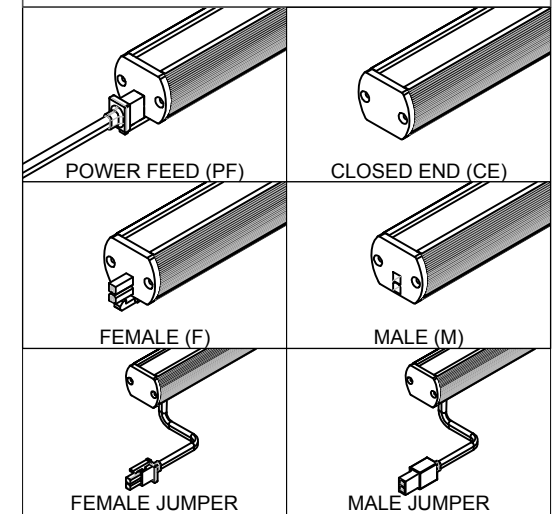

END CAP CONDITIONS

LED Lighting Systems, Technologies & Manufacturing

508 SO. MILITARY TRL. DEERFIELD BEACH, FL 33442
www.bocaflasher.com (561) 989-5338

NANOLUME 3W

FILE NAME:	TECHNICAL SHEET	PART #:	BF-NANOLUME
DRAWN BY:	STEPHANIE BURKE		03 / 19 / 15
DESIGN BY:	LUIS ROSADO		04 / 12 / 13
APPROVED BY:	STEPHANIE BURKE		03 / 19 / 15
SCALE:	NTS	SHEET:	1 OF 1