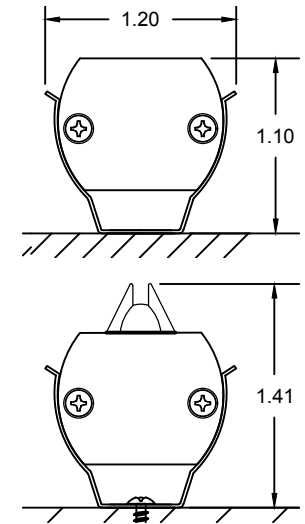

MOUNTING OPTIONS