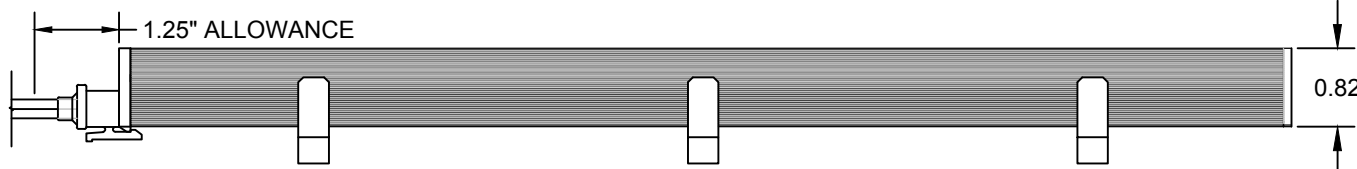

2 ELEVATION VIEW
SCALE: 6"=1'-0"