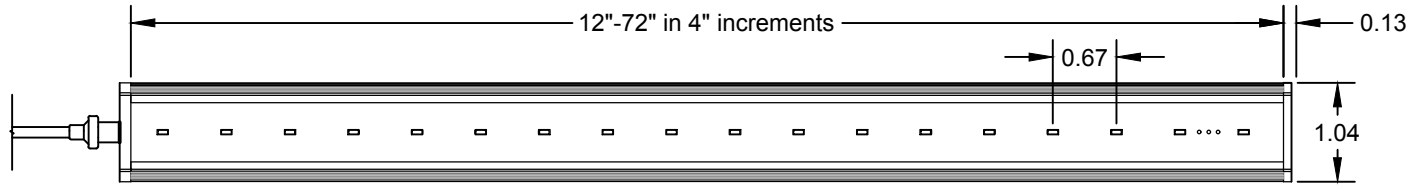

REV	DESCRIPTION	DRAWN BY	DATE
A	10° OPTIC ADDED TO DRAWING	Cedric LOUIS	3/23/16

1 PLAN VIEW
SCALE: 6"=1'-0"