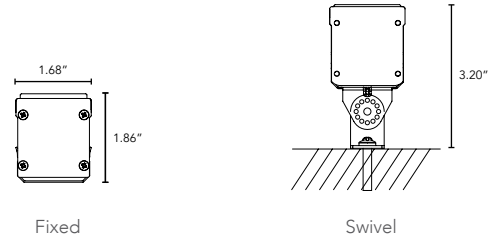

LUMELINE-RT

Direct View Linear LED Strip Fixture

TECHNICAL SPECIFICATIONS:

WATTAGE	8 watts per linear ft.
INPUT VOLTAGE	24VAC
CONTROL	Standard magnetic low voltage dimming
LED SPACING	0.67" on center
LENGTH	6" increments, (12" max) allow 1/4" for each end cap and 2" for power feed cable
TOTAL HEIGHT	1.04" (not including clip) or 1.75" with Opal White lens
TOTAL WIDTH	1.68"
COLOR OPTIONS	2000K, 2400K, 2700K, 3000K, 3500K, 4000K, 5000K
MOUNTING	Fixed, Swivel, 3" Arc or 6" Arc
AVAILABLE OPTICS	120°
RATING	IP60, IP65, IP68
COLOR RENDERING INDEX (CRI)	90 + CRI
POWER CABLE	UL Standard 6 ft.

MOUNTING INFORMATION:

- For vertical installation please contact the factory for specific mounting instructions.
- For installation above 4' please contact the factory.

LUMINAIRE INFORMATION:

IES Files Pending

- Specific Files Available On Request