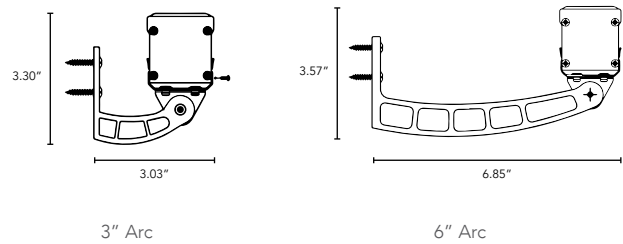

LUMELINE-RT

Direct View Linear LED Strip Fixture

TECHNICAL SPECIFICATIONS:

WATTAGE	8 watts per linear ft.
INPUT VOLTAGE	24VAC
CONTROL	Standard magnetic low voltage dimming
LED SPACING	0.67" on center
LENGTH	6" increments, (12" max) allow 1/4" for each end cap and 2" for power feed cable
TOTAL HEIGHT	1.04" (not including clip) or 1.75" with Opal White lens
TOTAL WIDTH	1.68"
COLOR OPTIONS	2000K, 2400K, 2700K, 3000K, 3500K, 4000K, 5000K
MOUNTING	Fixed, Swivel, 3" Arc or 6" Arc
AVAILABLE OPTICS	120°
RATING	IP60, IP65, IP68
COLOR RENDERING INDEX (CRI)	90 + CRI
POWER CABLE	UL Standard 6 ft.

MOUNTING INFORMATION:

- For vertical installation please contact the factory for specific mounting instructions.
- For installation above 4' please contact the factory.

LUMINAIRE INFORMATION:

IES Files Pending

- Specific Files Available On Request