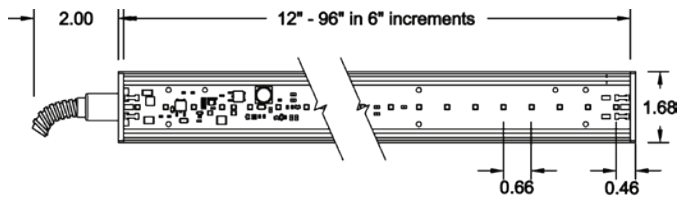

DATE:	TYPE:	PROJECT:	CUSTOMER:

Direct View Linear LED Strip Fixture

Dimmable, solid color low voltage fixture fabricated with a variety of options. The Boca Lumeline is a shallow profile fixture well suited for direct view applications. Boca's patented CleanDim® technology ensures even dimming from 0-100%. The Lumeline can be fabricated with a range of color temperature choices, affording a multitude of distribution and effect options. The housing is anodized aluminum with a durable finish making it weather and abrasion resistant. It is UL Listed for interior, exterior and wet applications (model dependant).

KEY FEATURES:

- Compact, variable light fixture for dry, damp or wet location use.
- Fixture comes in 6" increments (12" minimum).
- Many options in color temperature and accessories to suit.
- Uses standard line voltage dimmers.
- Fixture are compatible with both forward and reverse phase dimming 10V, DMX dimmable.
- Clear anodized aluminum or black finish.
- Contact Boca Flasher for tips with custom installations.
- Total linear feet per power feed: 8 feet. Class 2 limited.

DIAGRAMS & DIMENSIONS:

PLAN VIEW

ELEVATION VIEW

*Fixture is shown with interior power feed.

MOUNTING INFORMATION:

* For vertical installation please contact the factory for specific mounting instructions.

* For installations above 4' please contact the factory.

TECHNICAL SPECIFICATIONS:

WATTAGE: 8 watts per linear ft.	TOTAL WIDTH: 1.68"
INPUT VOLTAGE: 24 VAC	TOTAL HEIGHT: Not including clip 1.04".
CONTROL: Standard magnetic low voltage dimming.	MOUNTING: fixed, swivel, 3" arc or 6" arc.
POWER CABLE: UL standard 6 ft.	COLOR OPTIONS: 2700K, 3000K, 3500K, 4000K, 5000K
LED SPACING: 0.63" on center.	OPTICS AVAILABLE: 120°
LENGTH: 6" increments (12" max) allow 1/4" for each end cap and 2" for power feed cable.	RATING: IP65, IP68
	COLOR RENDERING INDEX (CRI): 90 + CRI