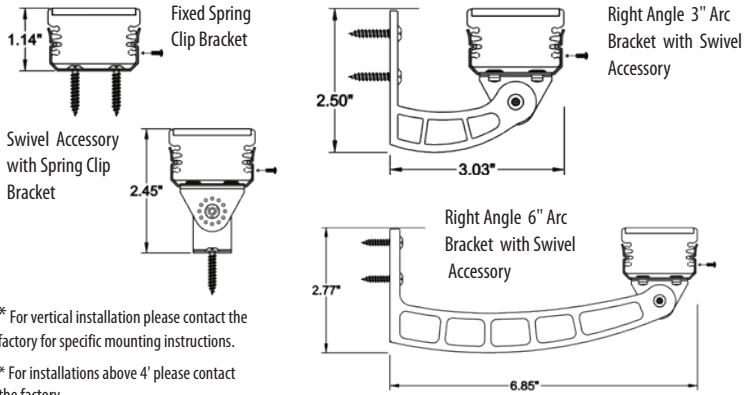

DIAGRAMS & DIMENSIONS:

PLAN VIEW

ELEVATION VIEW

*Fixture is shown with interior power feed.

MOUNTING INFORMATION:

* For vertical installation please contact the factory for specific mounting instructions.

* For installations above 4' please contact the factory.

TECHNICAL SPECIFICATIONS:

WATTAGE: 8 watts per linear ft.	TOTAL WIDTH: 1.68"
INPUT VOLTAGE: 24 VAC	TOTAL HEIGHT: Not including clip 1.04".
CONTROL: Standard magnetic low voltage dimming.	MOUNTING: fixed, swivel, 3" arc or 6" arc.
POWER CABLE: UL standard 6 ft.	COLOR OPTIONS: 2700K, 3000K, 3500K, 4000K, 5000K
LED SPACING: 0.63" on center.	OPTICS AVAILABLE: 120°
LENGTH: 6" increments (12" max) allow 1/4" for each end cap and 2" for power feed cable.	RATING: IP65, IP68
	COLOR RENDERING INDEX (CRI): 90 + CRI