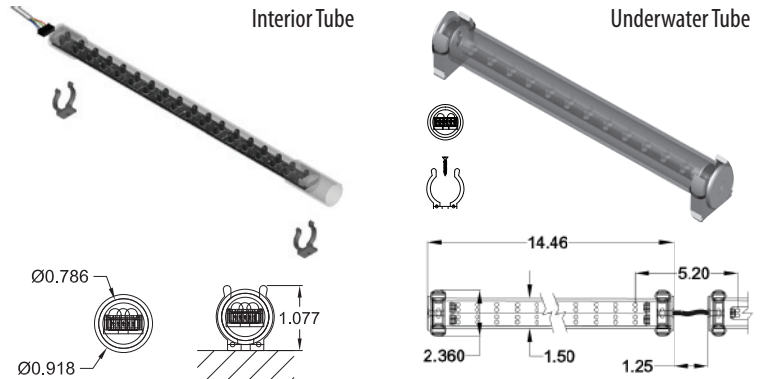

DATE:	TYPE:	PROJECT:	CUSTOMER:

Color Changing Dimmable LED Light Strips

The Boca CSS-100 is designed for low power applications where energy consumption and size are the main concerns, but full color changing capabilities are desired. It offers seamless LED configuration, easy installation, and vibrant RGB color changing. The CSS-100 can be used with any DMX 512 controller and it uses Boca's patented technology for RGB additive color mixing. It is available in different housings for different uses, including underwater installations where IP68 is required.

KEY FEATURES:

- Long runs have little to no gap in light.
- Compact, variable light fixture for dry, damp, or wet location use.
- Fixture comes in 6", 8" or 12" increments.
- Uses any standard DMX 512 controller.
- Submersible housing available for underwater applications.
- Total linear feet per power feed: 10ft.
- Home run cable lengths: 25ft, 35ft and 45ft.

DIAGRAMS & DIMENSIONS:

PLAN VIEW

PLAN VIEW Mounted in Tube

ELEVATION VIEW

MOUNTING INFORMATION:

*For installations above 4' please contact the factory.

TECHNICAL SPECIFICATIONS:

WATTAGE: 4 watts per linear ft.	TOTAL WIDTH: Not including tube 0.62"
INPUT VOLTAGE: 24VRAC or 24VDC	TOTAL DIAMETER: Including tube 0.92"
CONTROL: DMX 512 Input	MOUNTING: Tube, no tube, underwater tube.
LED SPACING: 1" on center.	COLOR OPTIONS: RGB, white color mixing.
LENGTH: 6" or 8" increments allow 1/8" for each end cap and 2" for power feed cable.	OPTICS AVAILABLE: Color 30°, 120°, White: 15°, 50°, 120°
COLOR RENDERING INDEX (CRI): 80 CRI	RATING: IP65, IP68 (underwater tube only)

PROJECT SPECIFICATIONS: