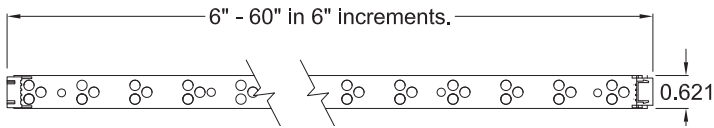

DIAGRAMS & DIMENSIONS:

PLAN VIEW