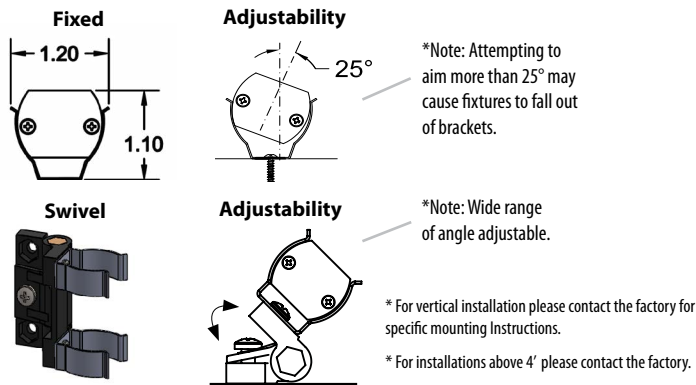

DIAGRAMS & DIMENSIONS: