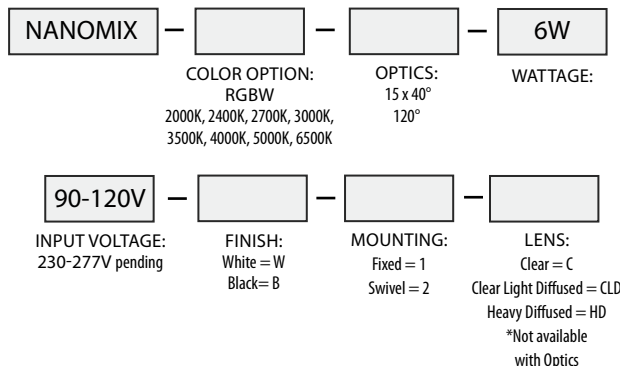

PROJECT SPECIFICATIONS: