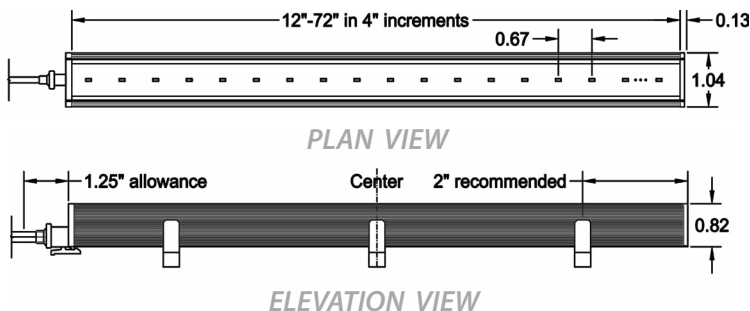

DIAGRAMS & DIMENSIONS: