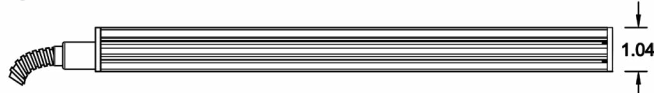

ELEVATION VIEW