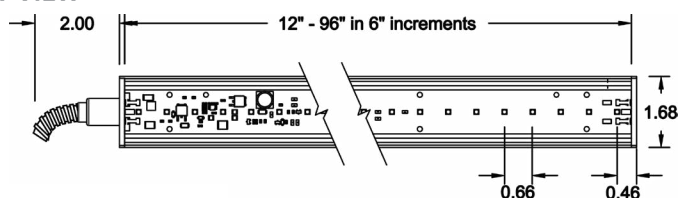

DIAGRAMS & DIMENSIONS:

PLAN VIEW