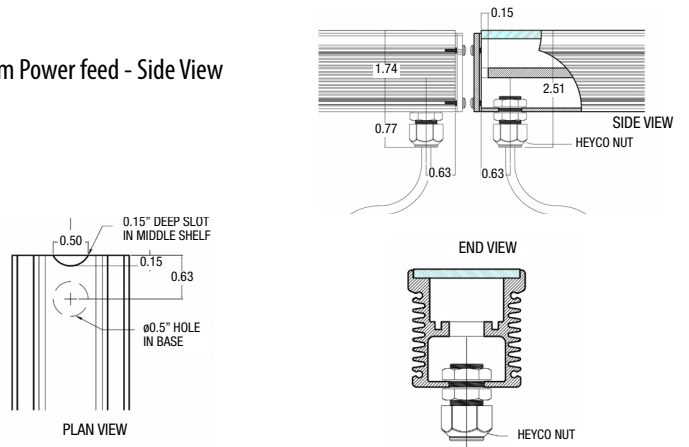

Opal White

Key Features

- Exterior use only.
- Best for direct view use
- Lens is 1/4" (.25) thick, adds 1/8" to overall height.

*Additional charges may apply.

TECHNICAL SPECIFICATIONS:

WATTAGE: 4 or 8 watts per linear ft.	TOTAL WIDTH: 1.68"
INPUT VOLTAGE: 90-120VAC	TOTAL HEIGHT: Not including clip 1.04" or 1.75" with opal white lens.
CONTROL: Leading-edge/Trailing-edge line dimmer, 0-10V, DMX*	MOUNTING: Fixed, swivel, 3" arc or 6" arc.
POWER CABLE: UL standard 6 ft.	COLOR OPTIONS: 2700K, 3000K, 3500K, 4000K, 5000K
LED SPACING: 0.66" on center.	OPTICS AVAILABLE: 120°
LENGTH: 6" increments (12" max) allow 1/4" for each end cap and 2" for power feed cable.	RATING: IP50, IP65, IP68
	COLOR RENDERING INDEX (CRI): 90 + CRI

DATE:	TYPE:	PROJECT:	CUSTOMER:

DIAGRAMS & DIMENSIONS

BODY CHOICES | Power feed dependent

STANDARD END FEED

PLAN VIEW

ELEVATION VIEW

END VIEW

BOTTOM FEED*

MOUNTING INFORMATION:

Bottom Power feed - Side View

* For vertical installation please contact the factory for specific mounting instructions.