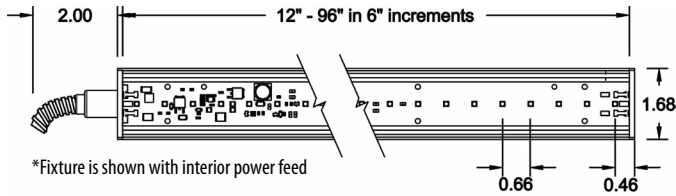

Opal White

Key Features

- Exterior use only.
- Best for direct view use
- Lens is 1/4" (.25) thick, adds 1/8" to overall height.

*Additional charges may apply.

TECHNICAL SPECIFICATIONS:

WATTAGE: 4 or 8 watts per linear ft.	TOTAL WIDTH: 1.68"
INPUT VOLTAGE: 90-120VAC	TOTAL HEIGHT: Not including clip 1.04" or 1.75" with opal white lens.
CONTROL: Leading-edge/Trailing-edge line dimmer, 0-10V, DMX*	MOUNTING: Fixed, swivel, 3" arc or 6" arc.
POWER CABLE: UL standard 6 ft.	COLOR OPTIONS: 2700K, 3000K, 3500K, 4000K, 5000K
LED SPACING: 0.66" on center.	OPTICS AVAILABLE: 120°
LENGTH: 6" increments (12" max) allow 1/4" for each end cap and 2" for power feed cable.	RATING: IP50, IP65, IP68
	COLOR RENDERING INDEX (CRI): 90 + CRI

DATE:	TYPE:	PROJECT:	CUSTOMER:

DIAGRAMS & DIMENSIONS

BODY CHOICES | Power feed dependent

STANDARD END FEED

PLAN VIEW

ELEVATION VIEW

END VIEW

BOTTOM FEED*