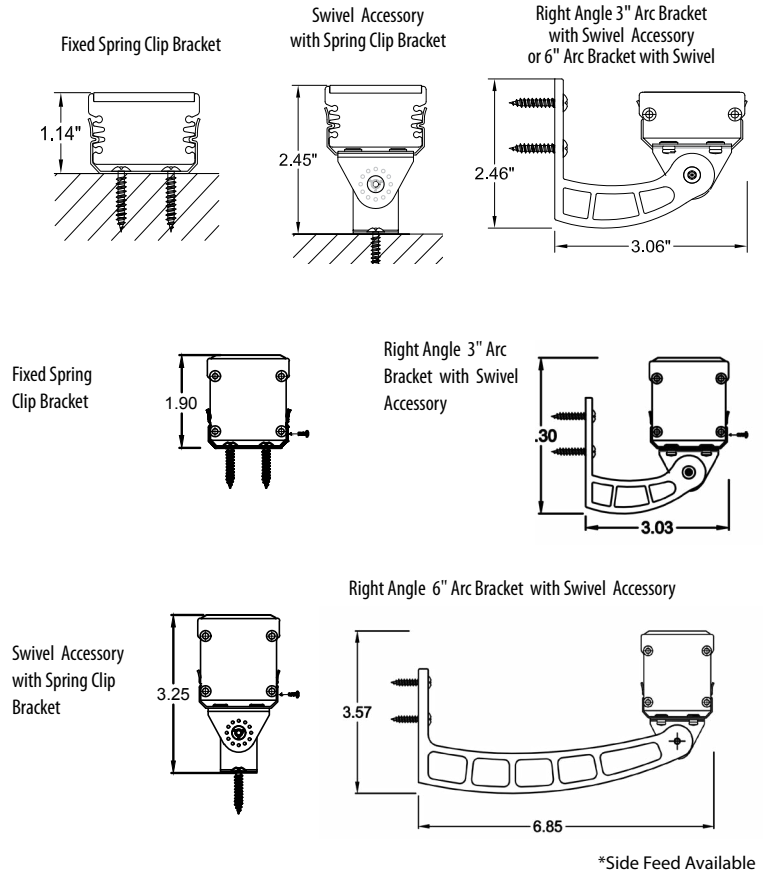

Opal White

Key Features

- Exterior use only.
- Best for direct view use
- Lens is 1/4" (.25) thick, adds 1/8" to overall height.

*Additional charges may apply.

TECHNICAL SPECIFICATIONS:

WATTAGE: 4 or 8 watts per linear ft.	TOTAL WIDTH: 1.68"
INPUT VOLTAGE: 90-120VAC	TOTAL HEIGHT: Not including clip 1.04" or 1.75" with opal white lens.
CONTROL: Leading-edge/Trailing-edge line dimmer, 0-10V, DMX*	MOUNTING: Fixed, swivel, 3" arc or 6" arc.
POWER CABLE: UL standard 6 ft.	COLOR OPTIONS: 2700K, 3000K, 3500K, 4000K, 5000K
LED SPACING: 0.66" on center.	OPTICS AVAILABLE: 120°
LENGTH: 6" increments (12" max) allow 1/4" for each end cap and 2" for power feed cable.	RATING: IP50, IP65, IP68
	COLOR RENDERING INDEX (CRI): 90 + CRI

DATE:	TYPE:	PROJECT:	CUSTOMER:

DIAGRAMS & DIMENSIONS

BODY CHOICES | Power feed dependent

STANDARD END FEED

PLAN VIEW

ELEVATION VIEW

END VIEW

BOTTOM FEED*

MOUNTING INFORMATION:

Bottom Power feed - Side View

* For vertical installation please contact the factory for specific mounting instructions.