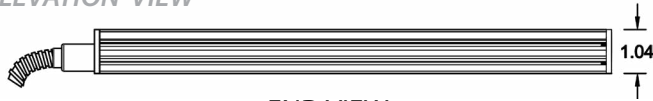

Opal White

Key Features

- Exterior use only.
- Best for direct view use
- Lens is 1/4" (.25) thick, adds 1/8" to overall height.

*Additional charges may apply.

TECHNICAL SPECIFICATIONS:

WATTAGE: 4 or 8 watts per linear ft.	TOTAL WIDTH: 1.68"
INPUT VOLTAGE: 90-120VAC	TOTAL HEIGHT: Not including clip 1.04" or 1.75" with opal white lens.
CONTROL: Leading-edge/Trailing-edge line dimmer, 0-10V, DMX*	MOUNTING: Fixed, swivel, 3" arc or 6" arc.
POWER CABLE: UL standard 6 ft.	COLOR OPTIONS: 2700K, 3000K, 3500K, 4000K, 5000K
LED SPACING: 0.66" on center.	OPTICS AVAILABLE: 120°
LENGTH: 6" increments (12" max) allow 1/4" for each end cap and 2" for power feed cable.	RATING: IP50, IP65, IP68
	COLOR RENDERING INDEX (CRI): 90 + CRI

DATE:	TYPE:	PROJECT:	CUSTOMER:

DIAGRAMS & DIMENSIONS

BODY CHOICES | Power feed dependent

STANDARD END FEED

PLAN VIEW

ELEVATION VIEW

END VIEW

BOTTOM FEED*