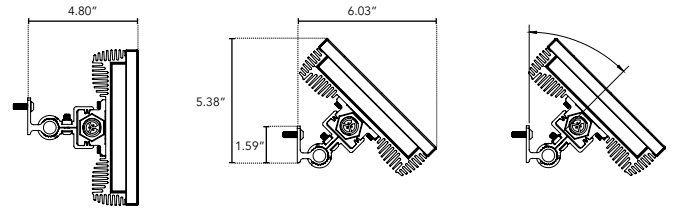

SBL-MC

High Intensity Solid Color LED Fixture

TECHNICAL SPECIFICATIONS:

WATTAGE	48 watts per linear ft.
INPUT VOLTAGE	90-120VAC 230-277VAC
CONTROL	Leading Edge/Trailing Edge line dimmer 0-10V, DALI or DMX*
LED SPACING	1" x 1.5" on center
LENGTH	1ft, 2 ft, 3 ft
TOTAL HEIGHT	2.62"
TOTAL WIDTH	6.74"
COLOR OPTIONS	2700K, 3000K, 3500K, 4000K, 5000K, Amber, Red, Green, Blue
MOUNTING	Fixed or Swivel
AVAILABLE OPTICS	10°, 30°, 60°, 10°x60°, 30°x60°, 120°
RATING	IP50, IP65, IP68
COLOR RENDERING INDEX (CRI)	90 + CRI
POWER CABLE	UL Standard 10 ft.
ENVIRONMENTAL	Operating temperature--40°F-140°F Ambient(-40°C-60°C)** Storage temperature -40°F-140°F Ambient indoor fixtures operation limited to =<50% relative humidity

*Use Boca SDS module for 0-10V or DMX Dimming.

* Military spec available under special request-lead times may be impacted.

MOUNTING INFORMATION:

- For vertical installation please contact the factory for specific mounting instructions.
- For installations above 4' please contact the factory.

LUMINAIRE INFORMATION:

IES Files Pending

- Specific Files Available On Request