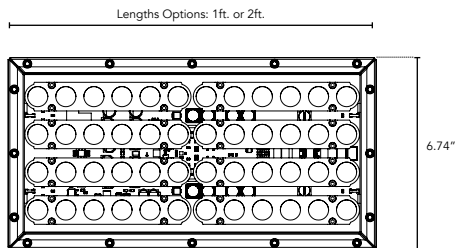

DIMENSIONS:

Plan View

End View

Boca Flasher, Inc. 508 South Military Trail, Deerfield Beach, Florida 33442 USA Phone: 561.989.5338 Fax: 561.982.8323 © 2017 Boca Flasher, Inc

We are constantly improving our fixtures and reserve the right to change options and specifications. For specific requirements, contact your Boca Flasher sales representative. This product complies with IES LM-79-08 testing procedures and relevant standards. SBL-MC meets or exceeds Title 24 Compliance. >45 Lumens per Watt. For additional information and details visit our website at www.bocaflasher.com. All products proudly manufactured in the USA. All rights reserved. All names and trademarks are property of their respective owners.

REV 02282023