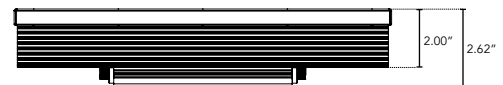

Elevation View

End View