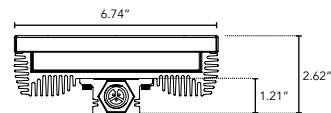

DIMENSIONS:

Plan View

Elevation View

End View

Boca Flasher, Inc. 508 South Military Trail, Deerfield Beach, Florida 33442 USA Phone: 561.989.5338 Fax: 561.982.8323 © 2017 Boca Flasher, Inc

We are constantly improving our fixtures and reserve the right to change options and specifications. For specific requirements, contact your Boca Flasher sales representative. This product complies with IES LM-79-08 testing procedures and relevant standards. SBL-MC meets or exceeds Title 24 Compliance. >45 Lumens per Watt. For additional information and details visit our website at www.bocaflasher.com. All products proudly manufactured in the USA. All rights reserved. All names and trademarks are property of their respective owners.

REV 02282023

SBL-MC

High Intensity Solid Color LED Fixture

TECHNICAL SPECIFICATIONS:

WATTAGE	48 watts per linear ft.
INPUT VOLTAGE	90-120VAC 230-277VAC
CONTROL	Leading Edge/Trailing Edge line dimmer 0-10V, DALI or DMX*
LED SPACING	1" x 1.5" on center
LENGTH	1ft, 2 ft, 3 ft
TOTAL HEIGHT	2.62"
TOTAL WIDTH	6.74"
COLOR OPTIONS	2700K, 3000K, 3500K, 4000K, 5000K, Amber, Red, Green, Blue
MOUNTING	Fixed or Swivel
AVAILABLE OPTICS	10°, 30°, 60°, 10°x60°, 30°x60°, 120°
RATING	IP50, IP65, IP68
COLOR RENDERING INDEX (CRI)	90 + CRI
POWER CABLE	UL Standard 10 ft.
ENVIRONMENTAL	Operating temperature--40°F-140°F Ambient(-40°C-60°C)** Storage temperature -40°F-140°F Ambient indoor fixtures operation limited to =<50% relative humidity