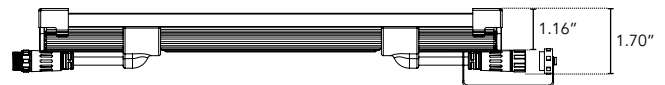

PRODUCT SPECIFICATIONS:

	WATTAGE	COLOR OPTION	VOLTAGE	OPTIC	FINISH	MOUNTING	RATINGS	LENS
Nano-X					A			
	3W	2000K	120V	15°x45°	A Clear Anodized Aluminum	F Fixed	I Interior-IP50	C Clear
	6W	2400K	277V	120°		H Hinge	E Exterior-IP65	LD Light Diffused
		2700K						
		3000K						
		3500K						
		4000K						
		5000K						
		6500K						

DIMENSIONS:

Plan View

Elevation View

End View

NANO-X

Micro Profile Exterior LED Task and Cove Fixture

TECHNICAL SPECIFICATIONS:

WATTAGE	3 or 6 watts per linear ft.
INPUT VOLTAGE	90-120V 230-227V
CONTROL	Leading Edge/Trailing Edge line dimmer 0-10V, DALI, or DMX*
POWER CABLE	UL Standard 10 ft.
PIXEL SPACING	5/8" on center
LENGTH	1 ft., 1.5', 2ft., and 4 ft, allow 1/4" for each end cap and 1.25" for power feed cable
TOTAL WIDTH	1.21" Fixed Clip
TOTAL HEIGHT	1.89" Fixed Clip
INPUT CURRENT	54mA @ 120V 24mA @ 277V
COLOR OPTIONS	2000K, 2400K, 2700K, 3000K, 3500K, 4000K, 5000K, 6500K
MOUNTING	Fixed Clip, Hinge
AVAILABLE OPTICS	120°, 15° x 45°
RATING	IP50 Dry, IP67 Exterior
COLOR RENDERING INDEX (CRI)	90 + CRI
ENVIRONMENTAL	Operating temperature -40°F-140°F Ambient (-40°C-60°C)** Storage temperature -40°F-140°F Ambient indoor fixtures operation limited to =<50% relative humidity

LUMINAIRE INFORMATION:

Fixture Type: 3500°K, 120° optic, 120V, 12"

Total lumen Output: 2290 Lumens per 4ft.

Luminaire Efficacy: 93 Lumens per watt

Characteristics:

LUMENS PER LAMP	572.6 (1 lamp)
TOTAL LAMP LUMENS	572.6
LUMINAIRE LUMENS	573
TOTAL LUMINAIRE EFFICIENCY	100%
LUMEN EFFICACY RATING	93
TOTAL LUMINAIRE WATTS	6.15
BALLAST FACTOR	1.00
CIE TYPE	Direct
SPACING CRITERION (0-180)	1.28
SPACING CRITERION (90-270)	1.30
SPACING CRITERION (Diagonal)	1.40
BASIC LUMINOUS SHAPE	Rectangular
LUMINOUS LENGTH (0-180)	0.31m
LUMINOUS WIDTH (90-270)	0.01m
LUMINOUS HEIGHT	0.00m