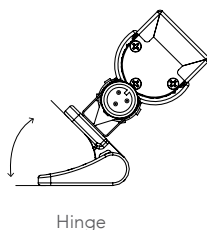

MOUNTING INFORMATION:

- For vertical installation please contact the factory for specific mounting instructions.
- For installations above 4' please contact the factory.