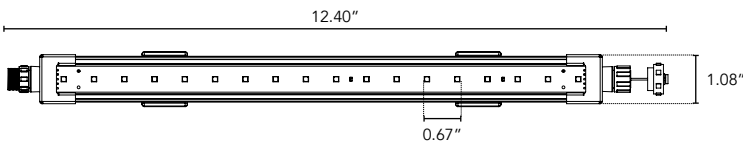

- Compact, variable light fixture.
- Fixture comes in 1ft, 1.5f, 2ft, and 4 feet to allow 6" incremental builds.
- Many options in color temperature to suit a range of projects, call factory for additional options
- Uses standard line voltage dimming.
- Patented CleanDim technology ensures even dimming from 0% - 100%.
- Fixtures are compatible with both forward and reverse phase dimming or can use Boca's SDS module for 0-10V, DALI or DMX Dimming.
- The housing is an anodized aluminum with tempered.
- Tempered glass lens for enhanced durability in demanding installations.
- Total linear feet per power feed (6W); 76 ft. @ 120V or 156ft. @ 277V
- NanoX is Exterior IP67 rated.
- Contact Boca Flasher for tips with custom installation procedures.
- [Knife Edge Cove compatible.](#)

DIMENSIONS:

Plan View

Elevation View

End View

NANO-X

Micro Profile Exterior LED Task and Cove Fixture

TECHNICAL SPECIFICATIONS:

WATTAGE	3 or 6 watts per linear ft.
INPUT VOLTAGE	90-120V 230-227V
CONTROL	Leading Edge/Trailing Edge line dimmer 0-10V, DALI, or DMX*
POWER CABLE	UL Standard 10 ft.
PIXEL SPACING	5/8" on center
LENGTH	1 ft., 1.5', 2ft., and 4 ft, allow 1/4" for each end cap and 1.25" for power feed cable
TOTAL WIDTH	1.21" Fixed Clip
TOTAL HEIGHT	1.89" Fixed Clip
INPUT CURRENT	54mA @ 120V 24mA @ 277V
COLOR OPTIONS	2000K, 2400K, 2700K, 3000K, 3500K, 4000K, 5000K, 6500K
MOUNTING	Fixed Clip, Hinge
AVAILABLE OPTICS	120°, 15° x 45°
RATING	IP50 Dry, IP67 Exterior
COLOR RENDERING INDEX (CRI)	90 + CRI
ENVIRONMENTAL	Operating temperature -40°F-140°F Ambient (-40°C-60°C)** Storage temperature -40°F-140°F Ambient indoor fixtures operation limited to =<50% relative humidity