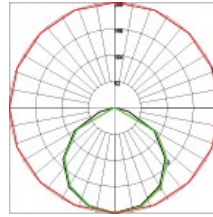

DIMENSIONS:

Plan View

Elevation View

End View

NANO-X

Micro Profile Exterior LED Task and Cove Fixture

TECHNICAL SPECIFICATIONS:

WATTAGE	3 or 6 watts per linear ft.
INPUT VOLTAGE	90-120V 230-227V
CONTROL	Leading Edge/Trailing Edge line dimmer 0-10V, DALI, or DMX*
POWER CABLE	UL Standard 10 ft.
PIXEL SPACING	5/8" on center
LENGTH	1 ft., 1.5', 2ft., and 4 ft, allow 1/4" for each end cap and 1.25" for power feed cable
TOTAL WIDTH	1.21" Fixed Clip
TOTAL HEIGHT	1.89" Fixed Clip
INPUT CURRENT	54mA @ 120V 24mA @ 277V
COLOR OPTIONS	2000K, 2400K, 2700K, 3000K, 3500K, 4000K, 5000K, 6500K
MOUNTING	Fixed Clip, Hinge
AVAILABLE OPTICS	120°, 15° x 45°
RATING	IP50 Dry, IP67 Exterior
COLOR RENDERING INDEX (CRI)	90 + CRI
ENVIRONMENTAL	Operating temperature -40°F-140°F Ambient (-40°C-60°C)** Storage temperature -40°F-140°F Ambient indoor fixtures operation limited to =<50% relative humidity

LUMINAIRE INFORMATION:

Fixture Type: 3500°K, 120° optic, 120V, 12"

Total lumen Output: 2290 Lumens per 4ft.

Luminaire Efficacy: 93 Lumens per watt

Characteristics:

LUMENS PER LAMP	572.6 (1 lamp)
TOTAL LAMP LUMENS	572.6
LUMINAIRE LUMENS	573
TOTAL LUMINAIRE EFFICIENCY	100%
LUMEN EFFICACY RATING	93
TOTAL LUMINAIRE WATTS	6.15
BALLAST FACTOR	1.00
CIE TYPE	Direct
SPACING CRITERION (0-180)	1.28
SPACING CRITERION (90-270)	1.30
SPACING CRITERION (Diagonal)	1.40
BASIC LUMINOUS SHAPE	Rectangular
LUMINOUS LENGTH (0-180)	0.31m
LUMINOUS WIDTH (90-270)	0.01m
LUMINOUS HEIGHT	0.00m