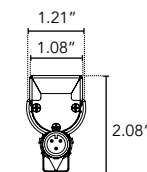

DIMENSIONS:

Plan View

Elevation View

End View

NANO-X

Micro Profile Exterior LED Task and Cove Fixture

TECHNICAL SPECIFICATIONS:

WATTAGE	3 or 6 watts per linear ft.
INPUT VOLTAGE	90-120V 230-227V
CONTROL	Leading Edge/Trailing Edge line dimmer 0-10V, DALI, or DMX*
POWER CABLE	UL Standard 10 ft.
PIXEL SPACING	5/8" on center
LENGTH	1 ft., 1.5', 2ft., and 4 ft, allow 1/4" for each end cap and 1.25" for power feed cable
TOTAL WIDTH	1.21" Fixed Clip
TOTAL HEIGHT	1.89" Fixed Clip
INPUT CURRENT	54mA @ 120V 24mA @ 277V
COLOR OPTIONS	2000K, 2400K, 2700K, 3000K, 3500K, 4000K, 5000K, 6500K
MOUNTING	Fixed Clip, Hinge
AVAILABLE OPTICS	120°, 15° x 45°
RATING	IP50 Dry, IP67 Exterior
COLOR RENDERING INDEX (CRI)	90 + CRI
ENVIRONMENTAL	Operating temperature -40°F-140°F Ambient (-40°C-60°C)** Storage temperature -40°F-140°F Ambient indoor fixtures operation limited to =<50% relative humidity

LUMINAIRE INFORMATION:

Fixture Type: 3500°K, 120° optic, 120V, 12"

Total lumen Output: 2290 Lumens per 4ft.

Luminaire Efficacy: 93 Lumens per watt

Characteristics:

LUMENS PER LAMP	572.6 (1 lamp)
TOTAL LAMP LUMENS	572.6
LUMINAIRE LUMENS	573
TOTAL LUMINAIRE EFFICIENCY	100%
LUMEN EFFICACY RATING	93
TOTAL LUMINAIRE WATTS	6.15
BALLAST FACTOR	1.00
CIE TYPE	Direct
SPACING CRITERION (0-180)	1.28
SPACING CRITERION (90-270)	1.30
SPACING CRITERION (Diagonal)	1.40
BASIC LUMINOUS SHAPE	Rectangular
LUMINOUS LENGTH (0-180)	0.31m
LUMINOUS WIDTH (90-270)	0.01m
LUMINOUS HEIGHT	0.00m