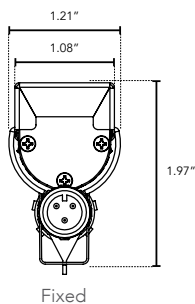

DIMENSIONS:

Plan View

Elevation View

End View

NANO-X

Micro Profile Exterior LED Task and Cove Fixture

TECHNICAL SPECIFICATIONS:

WATTAGE	3 or 6 watts per linear ft.
INPUT VOLTAGE	90-120V 230-227V
CONTROL	Leading Edge/Trailing Edge line dimmer 0-10V, DALI, or DMX*
POWER CABLE	UL Standard 10 ft.
PIXEL SPACING	5/8" on center
LENGTH	1 ft., 1.5', 2ft., and 4 ft, allow 1/4" for each end cap and 1.25" for power feed cable
TOTAL WIDTH	1.21" Fixed Clip
TOTAL HEIGHT	1.89" Fixed Clip
INPUT CURRENT	54mA @ 120V 24mA @ 277V
COLOR OPTIONS	2000K, 2400K, 2700K, 3000K, 3500K, 4000K, 5000K, 6500K
MOUNTING	Fixed Clip, Hinge
AVAILABLE OPTICS	120°, 15° x 45°
RATING	IP50 Dry, IP67 Exterior
COLOR RENDERING INDEX (CRI)	90 + CRI
ENVIRONMENTAL	Operating temperature -40°F-140°F Ambient (-40°C-60°C)** Storage temperature -40°F-140°F Ambient indoor fixtures operation limited to =<50% relative humidity

LUMINAIRE INFORMATION:

Fixture Type: 3500°K, 120° optic, 120V, 12"

Total lumen Output: 2290 Lumens per 4ft.

Luminaire Efficacy: 93 Lumens per watt

Characteristics:

LUMENS PER LAMP	572.6 (1 lamp)
TOTAL LAMP LUMENS	572.6
LUMINAIRE LUMENS	573
TOTAL LUMINAIRE EFFICIENCY	100%
LUMEN EFFICACY RATING	93
TOTAL LUMINAIRE WATTS	6.15
BALLAST FACTOR	1.00
CIE TYPE	Direct
SPACING CRITERION (0-180)	1.28
SPACING CRITERION (90-270)	1.30
SPACING CRITERION (Diagonal)	1.40
BASIC LUMINOUS SHAPE	Rectangular
LUMINOUS LENGTH (0-180)	0.31m
LUMINOUS WIDTH (90-270)	0.01m
LUMINOUS HEIGHT	0.00m