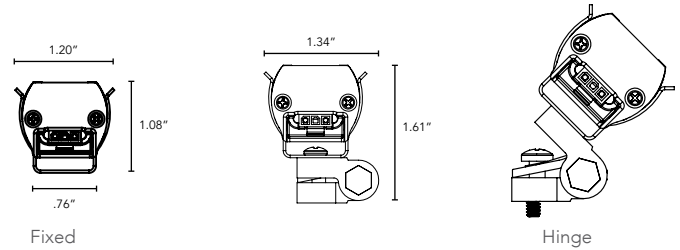

NANO WARM DIM Quick Ship

Micro Profile LED Task and Cove Fixture with Warm Dim

TECHNICAL SPECIFICATIONS:

WATTAGE	6 watts per linear ft.
INPUT VOLTAGE	90-120V 230-277V
CONTROL	Leading Edge/Trailing Edge line dimmer
LED SPACING	0.65" on center
LENGTH	12-72", in 6" increment
TOTAL WIDTH	1.03"
TOTAL HEIGHT	0.82" (not including clip)
INPUT CURRENT	54mA @ 120V 24mA @ 277V
MOUNTING	Fixed, Hinge
AVAILABLE OPTICS	15×40°, 120°
FINISH OPTICS	White or Black High Temp. ABS Plastic
COLOR OPTIONS	2000K-3000K - (Contact Factory for other Options)
TOTAL LINEAR FT. PER POWER FEED	76ft. @ 120V, 156ft. @ 277V
RATING	IP50 Dry
COLOR RENDERING INDEX (CRI)	90 + CRI

DIMENSIONS:

Plan View

Elevation View

*Third Clip Required for 48" and Larger Fixtures