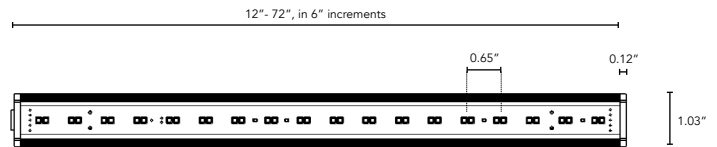

NANO WARM DIM Quick Ship

Micro Profile LED Task and Cove Fixture with Warm Dim

TECHNICAL SPECIFICATIONS:

WATTAGE	6 watts per linear ft.
INPUT VOLTAGE	90-120V 230-277V
CONTROL	Leading Edge/Trailing Edge line dimmer
LED SPACING	0.65" on center
LENGTH	12-72", in 6" increment
TOTAL WIDTH	1.03"
TOTAL HEIGHT	0.82" (not including clip)
INPUT CURRENT	54mA @ 120V 24mA @ 277V
MOUNTING	Fixed, Hinge
AVAILABLE OPTICS	15×40°, 120°
FINISH OPTICS	White or Black High Temp. ABS Plastic
COLOR OPTIONS	2000K-3000K - (Contact Factory for other Options)
TOTAL LINEAR FT. PER POWER FEED	76ft. @ 120V, 156ft. @ 277V
RATING	IP50 Dry
COLOR RENDERING INDEX (CRI)	90 + CRI

LUMINAIRE INFORMATION:

IES Files Pending

· Specific Files Available On Request

MOUNTING INFORMATION:

- For vertical installation please contact the factory for specific mounting instructions.
- For installations above 4' please contact the factory.

DIMENSIONS:

Plan View

Elevation View

*Third Clip Required for 48" and Larger Fixtures