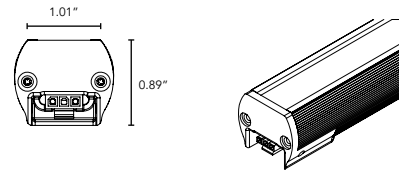

NANOLUME Quick Ship

Micro Profile LED Task and Cove Fixture

TECHNICAL SPECIFICATIONS:

WATTAGE	3 or 6 watts per linear ft.
INPUT VOLTAGE	90-120V 230-277V
CONTROL	Leading Edge/Trailing Edge line dimmer 0-10V*, DALI*, DMX*
LED SPACING	5/8" on center
LENGTH	12-72", in 6" increment allow 1/4" for each end cap and 1.25" for power feed cable
TOTAL WIDTH	1.04"
TOTAL HEIGHT	0.82"
COLOR OPTIONS	2000K, 2400K, 2700K, 3000K, 3500K, 4000K
MOUNTING	Swivel, Hinge
AVAILABLE OPTICS	10°, 15°x40°, 120°
COLOR RENDERING INDEX (CRI)	90 + CRI
RATING	Interior Only IP50

DIMENSIONS:

Plan View

Elevation View

*Third Clip Required for 48" and Larger Fixtures

End View

MOUNTING INFORMATION:

- For vertical installation please contact the factory for specific mounting instructions.
- For installations above 4' please contact the factory.