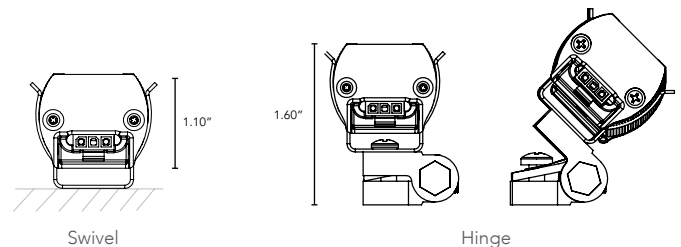

NANOLUME Quick Ship

Micro Profile LED Task and Cove Fixture

TECHNICAL SPECIFICATIONS:

WATTAGE	3 or 6 watts per linear ft.
INPUT VOLTAGE	90-120V 230-277V
CONTROL	Leading Edge/Trailing Edge line dimmer 0-10V*, DALI*, DMX*
LED SPACING	5/8" on center
LENGTH	12-72", in 6" increment allow 1/4" for each end cap and 1.25" for power feed cable
TOTAL WIDTH	1.04"
TOTAL HEIGHT	0.82"
COLOR OPTIONS	2000K, 2400K, 2700K, 3000K, 3500K, 4000K
MOUNTING	Swivel, Hinge
AVAILABLE OPTICS	10°, 15°x40°, 120°
COLOR RENDERING INDEX (CRI)	90 + CRI
RATING	Interior Only IP50

DIMENSIONS:

Plan View

Elevation View

*Third Clip Required for 48" and Larger Fixtures

End View

MOUNTING INFORMATION:

- For vertical installation please contact the factory for specific mounting instructions.
- For installations above 4' please contact the factory.