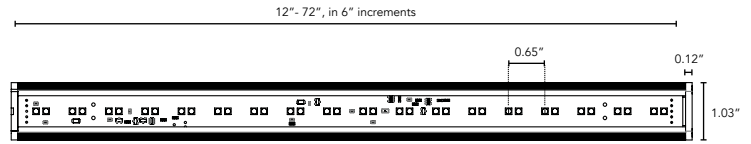

NANOLUME Quick Ship

Micro Profile LED Task and Cove Fixture

TECHNICAL SPECIFICATIONS:

WATTAGE	3 or 6 watts per linear ft.
INPUT VOLTAGE	90-120V 230-277V
CONTROL	Leading Edge/Trailing Edge line dimmer 0-10V*, DALI*, DMX*
LED SPACING	5/8" on center
LENGTH	12-72", in 6" increment allow 1/4" for each end cap and 1.25" for power feed cable
TOTAL WIDTH	1.04"
TOTAL HEIGHT	0.82"
COLOR OPTIONS	2000K, 2400K, 2700K, 3000K, 3500K, 4000K
MOUNTING	Swivel, Hinge
AVAILABLE OPTICS	10°, 15°x40°, 120°
COLOR RENDERING INDEX (CRI)	90 + CRI
RATING	Interior Only IP50

*Uses Boca SDS Module for 0-10V, Dali, or DMX Dimming.

LUMINAIRE INFORMATION:

CCT (K)	Wattage	Lumens	LPW
2000	6	432	72
2400	6	510	85
2700	6	560	94
3000	6	588	98
3500	6	618	103
4000	6	636	106

* Typical delivered lumen data is approximate. Actual lumens will vary due to installation environment and beam pattern. Please see IES files.

DIMENSIONS:

Plan View

Elevation View

*Third Clip Required for 48" and Larger Fixtures

End View

MOUNTING INFORMATION:

- For vertical installation please contact the factory for specific mounting instructions.
- For installations above 4' please contact the factory.