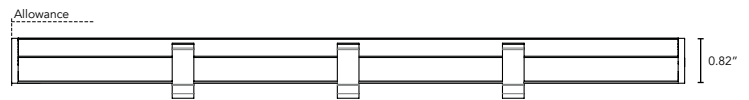

DIMENSIONS:

Plan View

Elevation View

*Third Clip Required for 48" and Larger Fixtures

End View

MOUNTING INFORMATION:

- For vertical installation please contact the factory for specific mounting instructions.
- For installations above 4' please contact the factory.