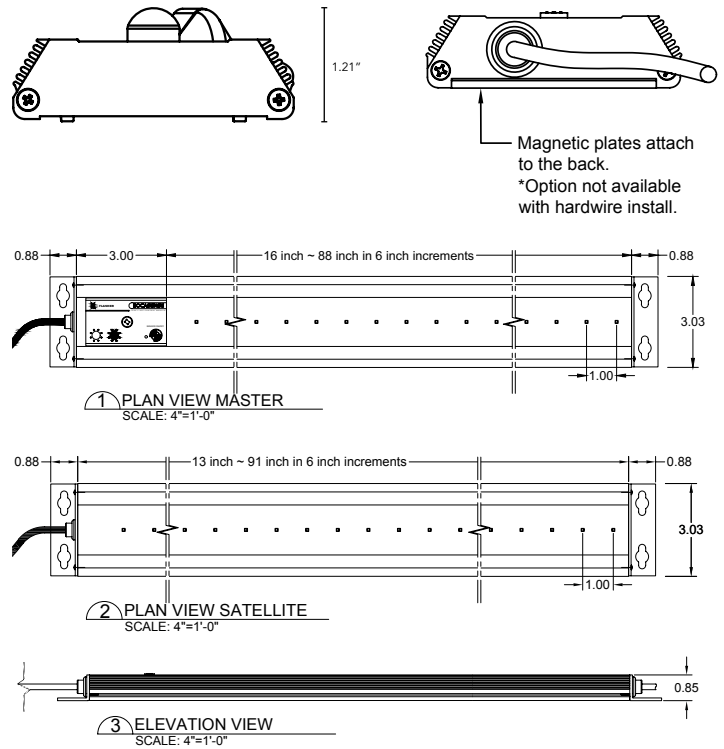

TASK

Shallow Profile LED Fixture

TECHNICAL SPECIFICATIONS:

WATTAGE / FOOT	ON: 10W / Mid: 5W / Lo: 3W Clean Boost: 15 (20 minute time out on CB)
INPUT VOLTAGE	90-120VAC 230-277VAC
INPUT CURRENT	Model Dependent
CONTROL	Integral touch dimmer, vacancy / occupancy sensor standard*
LED SPACING	1" x 1.5" on center
LENGTH	Master fixture 16" - 88": satellite fixtures 13" - 91" 6" increments allow 1" for each L-Bracket and 2" for power feed cable.
TOTAL HEIGHT	0.85" (not including clip)
TOTAL WIDTH	3.03"
COLOR OPTIONS	2700K, 3000K, 3500K, 4000K, 5000K
MOUNTING	L-Bracket or Magnetic Bar
AVAILABLE OPTICS	120°
RATING	Interior Only
COLOR RENDERING INDEX	90 + CRI
POWER CABLE	UL Standard 6 ft.
ENVIRONMENTAL	Operating temperature--40°F-140°F Ambient(-40°C-60°C)** Storage temperature -40°F-140°F Ambient indoor fixtures operation limited to =<50% relative humidity

*Control on Master Units Only

* Military spec available under special request-lead times and cost may be impacted.

FIXTURE INFORMATION:

LUMINAIRE INFORMATION:

LUMINOUS INTENSITY DISTRIBUTION CURVE