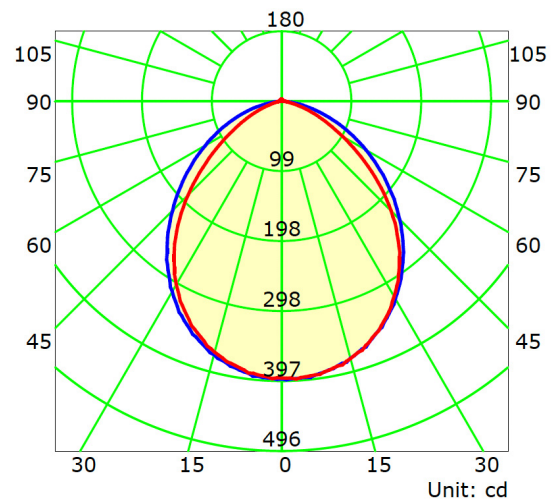

DIMENSIONS:

Plan View

Elevation View

TASK

Shallow Profile LED Fixture

TECHNICAL SPECIFICATIONS:

WATTAGE / FOOT	ON: 10W / Mid: 5W / Lo: 3W Clean Boost: 15 (20 minute time out on CB)
INPUT VOLTAGE	90-120VAC 230-277VAC
INPUT CURRENT	Model Dependent
CONTROL	Integral touch dimmer, vacancy / occupancy sensor standard*
LED SPACING	1" x 1.5" on center
LENGTH	Master fixture 16" - 88": satellite fixtures 13" - 91" 6" increments allow 1" for each L-Bracket and 2" for power feed cable.
TOTAL HEIGHT	0.85" (not including clip)
TOTAL WIDTH	3.03"
COLOR OPTIONS	2700K, 3000K, 3500K, 4000K, 5000K
MOUNTING	L-Bracket or Magnetic Bar
AVAILABLE OPTICS	120°
RATING	Interior Only
COLOR RENDERING INDEX	90 + CRI
POWER CABLE	UL Standard 6 ft.
ENVIRONMENTAL	Operating temperature--40°F-140°F Ambient(-40°C-60°C)** Storage temperature -40°F-140°F Ambient indoor fixtures operation limited to =<50% relative humidity

*Control on Master Units Only

* Military spec available under special request-lead times and cost may be impacted.

FIXTURE INFORMATION:

LUMINAIRE INFORMATION:

LUMINOUS INTENSITY DISTRIBUTION CURVE

LUMEN DATA PER FOOT - 3000K

INITIAL ON-10W-Total Rated Lamp Lumens: 913.5 lm
MID-5W-Total Lamp Lumens: 398.6 lm
LOW-3W-Total Lamp Lumens: 276.5 lm
CLEAN BOOST-15W-Total Lamp Lumens: 1136.4 lm

LLF:
2700K-.90
3500K-1.2
4000K-1.4
5000K-1.6