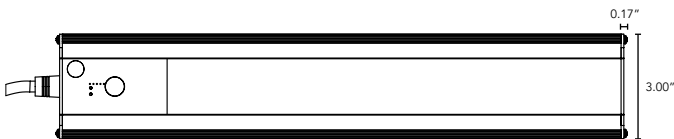

- L bracket or magnetic mounting makes installation easy.
- Vacancy/occupancy sensors ensure fixture is energy efficient. User can select either vacancy or occupancy on sensor.
- Sensor range of either 85° or 120°.
- Many options in color temperature to suit a range of projects.
- Available for temporary or permanent installation.
- Boca Flasher's patented CleanDim® technology ensures even dimming from 0-100%.
- Fixture comes with diffused lens standard. Call Boca Flasher for more options.
- Clean Light option allows temporary light output boost.
- Interior installations only.
- Maximum of 30 LED boards per power feed.

PRODUCT SPECIFICATIONS:

Task	COLOR OPTION	VOLTAGE	FINISH	OCCUPANCY / VACANCY SENSOR	MOUNTING	WIRING	OPTION
			W				
S Satellite	2700K	120V	W White	NS No Sensor	MB Magnetic Bars This option is not available with hardwiring (HW)	EP Three Prong Plug	
M Master (Masters have on/off dimming & optional occ/vac sensor)	3000K	277V		85° 85° x 75°	LB L-Shaped Bracket	HW Hardwired	
	3500K			120° 120° x 90°			
	4000K						
	5000K						

DIMENSIONS:

Plan View

Elevation View

TASK

Shallow Profile LED Fixture

TECHNICAL SPECIFICATIONS:

WATTAGE / FOOT	ON: 10W / Mid: 5W / Lo: 3W Clean Boost: 15 (20 minute time out on CB)
INPUT VOLTAGE	90-120VAC 230-277VAC
INPUT CURRENT	Model Dependent
CONTROL	Integral touch dimmer, vacancy / occupancy sensor standard*
LED SPACING	1" x 1.5" on center
LENGTH	Master fixture 16" - 88": satellite fixtures 13" - 91" 6" increments allow 1" for each L-Bracket and 2" for power feed cable.
TOTAL HEIGHT	0.85" (not including clip)
TOTAL WIDTH	3.03"
COLOR OPTIONS	2700K, 3000K, 3500K, 4000K, 5000K
MOUNTING	L-Bracket or Magnetic Bar
AVAILABLE OPTICS	120°
RATING	Interior Only
COLOR RENDERING INDEX	90 + CRI
POWER CABLE	UL Standard 6 ft.
ENVIRONMENTAL	Operating temperature--40°F-140°F Ambient(-40°C-60°C)** Storage temperature -40°F-140°F Ambient indoor fixtures operation limited to =<50% relative humidity