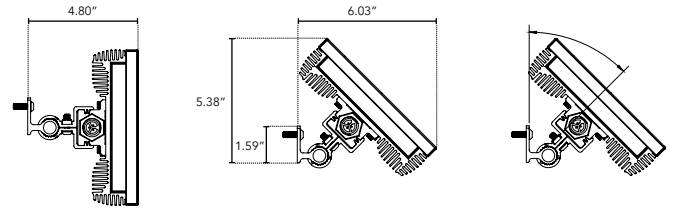

SBL-MIX

High Intensity Color or White LED Fixture

TECHNICAL SPECIFICATIONS:

WATTAGE	65 watts per linear ft.
INPUT VOLTAGE	90-120 VAC 230-277 VAC
CONTROL	Standard DMX 512 Wireless DMX
LED SPACING	1.0" on center
LENGTH	1 ft and 2 ft
TOTAL HEIGHT	3.11"
TOTAL WIDTH	7.50"
COLOR OPTIONS	RGB, White Mixing
MOUNTING	Fixed or Swivel
AVAILABLE OPTICS	10°, 30°, 60°, 10° x 60°, 30° x 60°, 120°
RATING	IP50, IP65, IP68
DMX	Wireless
POWER CABLE	UL Standard 10 ft.
WHITE MIXING OPTIONS	2700K, 3000K, 3500K, 5000K, Amber
ENVIRONMENTAL	Operating temperature -40°F-140°F Ambient (-40°C-60°C)** Storage temperature -40°F-140°F Ambient indoor fixtures operation limited to =<50% relative humidity

*Use Boca Nanorouter/Monorouter Wireless DMX Control.

* Military spec available under special request-lead times may be impacted.

MOUNTING INFORMATION:

- For vertical installation please contact the factory for specific mounting instructions.
- For installations above 4' please contact the factory.

LUMINAIRE INFORMATION:

IES Files Pending

- Specific Files Available On Request