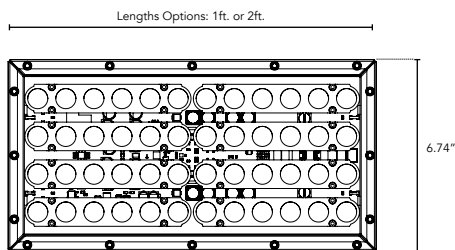

## PRODUCT SPECIFICATIONS:

		COLOR OPTION	OPTIC	VOLTAGE	FINISH	LOCATION	MOUNTING	WHITE MIXING OPTIONS	
SBL	MIX				A				
		RGB	10°	120V	A Clear Anodized Aluminum	I Interior-IP50	F Fixed	If specifying WM indicate white options here: (Up to 3 different options can be specified)	
		WM White Color Mixing - See Options	30°	277V		E Exterior-IP65	S Swivel		
			60°			W Wet-IP68			2700K
			10°x 60°						3000K
			30°x 60°						3500K
			120°						4000K
HEXCELL								5000K	
								Amber	

## DIMENSIONS:

Plan View

Elevation View

End View

## TECHNICAL SPECIFICATIONS:

WATTAGE	65 watts per linear ft.
INPUT VOLTAGE	90-120 VAC 230-277 VAC
CONTROL	Standard DMX 512 Wireless DMX
LED SPACING	1.0" on center
LENGTH	1 ft and 2 ft
TOTAL HEIGHT	3.11"
TOTAL WIDTH	7.50"
COLOR OPTIONS	RGB, White Mixing
MOUNTING	Fixed or Swivel
AVAILABLE OPTICS	10°, 30°, 60°, 10° x 60°, 30° x 60°, 120°
RATING	IP50, IP65, IP68
DMX	Wireless
POWER CABLE	UL Standard 10 ft.
WHITE MIXING OPTIONS	2700K, 3000K, 3500K, 5000K, Amber
ENVIRONMENTAL	Operating temperature -40°F-140°F Ambient (-40°C-60°C)** Storage temperature -40°F-140°F Ambient indoor fixtures operation limited to =<50% relative humidity