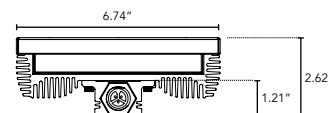

## PRODUCT SPECIFICATIONS:

		COLOR OPTION	OPTIC	VOLTAGE	FINISH	LOCATION	MOUNTING	WHITE MIXING OPTIONS	
SBL	MIX				A				
		RGB	10°	120V	A Clear Anodized Aluminum	I Interior-IP50	F Fixed	If specifying WM indicate white options here: (Up to 3 different options can be specified)	
		WM White Color Mixing - See Options	30°	277V		E Exterior-IP65	S Swivel		
			60°			W Wet-IP68			2700K
			10°x 60°						3000K
			30°x 60°						3500K
			120°						4000K
HEXCELL								5000K	
								Amber	

## DIMENSIONS:

Plan View

Elevation View

End View

## TECHNICAL SPECIFICATIONS:

WATTAGE	65 watts per linear ft.
INPUT VOLTAGE	90-120 VAC 230-277 VAC
CONTROL	Standard DMX 512 Wireless DMX
LED SPACING	1.0" on center
LENGTH	1 ft and 2 ft
TOTAL HEIGHT	3.11"
TOTAL WIDTH	7.50"
COLOR OPTIONS	RGB, White Mixing
MOUNTING	Fixed or Swivel
AVAILABLE OPTICS	10°, 30°, 60°, 10° x 60°, 30° x 60°, 120°
RATING	IP50, IP65, IP68
DMX	Wireless
POWER CABLE	UL Standard 10 ft.
WHITE MIXING OPTIONS	2700K, 3000K, 3500K, 5000K, Amber
ENVIRONMENTAL	Operating temperature -40°F-140°F Ambient (-40°C-60°C)** Storage temperature -40°F-140°F Ambient indoor fixtures operation limited to =<50% relative humidity