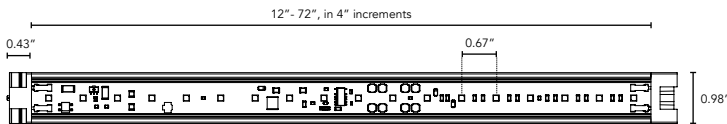

PRODUCT SPECIFICATIONS:

		WATTAGE	COLOR OPTION	OPTIC	VOLTAGE	TRANSFORMER PRIMARY VOLTAGE	FINISH	LENS	MOUNTING
Niche	RT			120°	24VAC		A		F
		4W	2400K			120V	A Clear Anodized Aluminum	C Clear	F Fixed
		8W	2700K			277V		CLD Clear Light Diffused	
			3000K			(Fixture is 24VAC)		HD Heavy Diffused	
			3500K						
			4000K						
			5000K						

DIMENSIONS:

Plan View

Elevation View

NICHE-RT

Micro Profile Millwork, Task & Cove Fixture

TECHNICAL SPECIFICATIONS:

WATTAGE	4 or 8 watts per linear ft.
INPUT VOLTAGE	24VAC
CONTROL	Leading Edge/Trailing Edge line dimmer 0-10V, DALI, or DMX*
LED SPACING	5/8" on center
LENGTH	12"-72" in 4" increments, allow 1/4" for each end cap and 2" for power feed cable
TOTAL HEIGHT	0.59" (not including clip)
TOTAL WIDTH	0.91"
COLOR OPTIONS	2400K, 2700K, 3000K, 3500K, 4000K, 5000K
MOUNTING	Fixed
AVAILABLE OPTICS	120°
RATING	Interior Only
COLOR RENDERING INDEX (CRI)	90 + CRI
TRANSFORMER TYPE	Magnetic Low Voltage
ENVIRONMENTAL	Operating temperature--40°F-140°F Ambient(-40°C-60°C)** Storage temperature -40°F-140°F Ambient indoor fixtures operation limited to =<50% relative humidity