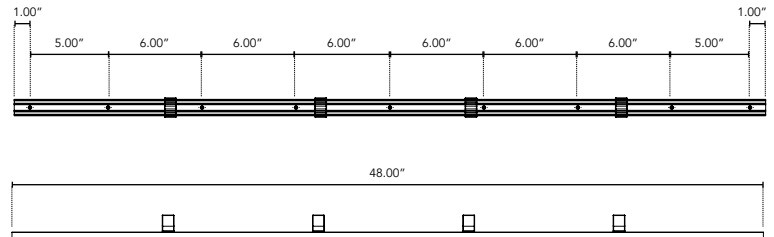

## TECHNICAL SPECIFICATIONS:

WATTAGE	3 or 6 watts per linear ft.
INPUT VOLTAGE	90-120V 230-277V
CONTROL	Leading Edge/Trailing Edge line dimmer, 0-10V, DALI, DMX
LED SPACING	5/8" on center
LENGTH	12-72", in 6" increment allow 1/4" for each end cap and 1.25" for power feed cable
TOTAL WIDTH FIXED CLIP	1.20"
TOTAL HEIGHT FIXED CLIP	1.09"
COLOR OPTIONS	2000K, 2400K, 2700K, 3000K, 3500K, 4000K
MOUNTING	Swivel, Hinge
AVAILABLE OPTICS	10°, 15°×40°, 120°
COLOR RENDERING INDEX (CRI)	90 + CRI
RATING	Interior Only IP50
ENVIRONMENTAL	Operating temperature -40°F-140°F Ambient (-40°C-60°C)** Storage temperature -40°F-140°F Ambient indoor fixtures operation limited to =<50% relative humidity

## MOUNTING INFORMATION:

- For vertical installation please contact the factory for specific mounting instructions.
- For installations above 4' please contact the factory.

## ACCESSORY:

Track Mount Clip System is only available with Fixed Mounting.

Plan View

Elevation View