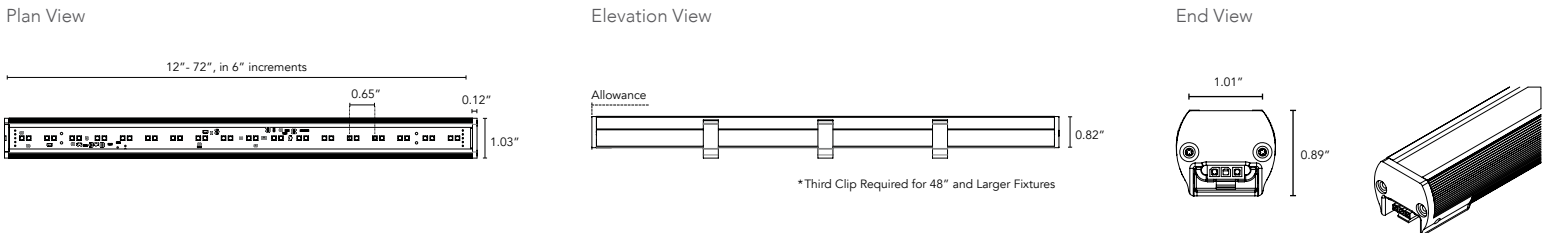

- Compact, variable light fixture.
- Fixture comes in 6" increments with a 12" minimum. \*\*\*
- Reflector boosts overall output by 10%. Reflector only available with 120° Optic selection.
- Boca Flasher's patented CleanDim® technology ensures even dimming from 0-100%.
- Many options in color temperature to suit a range of projects.
- Uses standard line voltage dimming.
- Fixtures are compatible with both forward and reverse phase dimming, can have 0-10V direct dimming or can use Boca's SDS module for 0-10V DALI or DMX Dimming.
- Interior installations only.
- The housing is a high temperature ABS plastic with a durable white or black finish, making it temperature and abrasion resistant.
- Total linear feet per power feed (6W): 120V = 80 ft., 277V = 150 ft.
- Contact Boca Flasher for tips with custom installation procedures.
- [Knife Edge Cove compatible](#)

\*Additional Charges May Apply

**DIMENSIONS:**

## TECHNICAL SPECIFICATIONS:

WATTAGE	3 or 6 watts per linear ft.
INPUT VOLTAGE	90-120V 230-277V
CONTROL	Leading Edge/Trailing Edge line dimmer, 0-10V, DALI, DMX
LED SPACING	5/8" on center
LENGTH	12-72", in 6" increment allow 1/4" for each end cap and 1.25" for power feed cable
TOTAL WIDTH FIXED CLIP	1.20"
TOTAL HEIGHT FIXED CLIP	1.09"
COLOR OPTIONS	2000K, 2400K, 2700K, 3000K, 3500K, 4000K
MOUNTING	Swivel, Hinge
AVAILABLE OPTICS	10°, 15°×40°, 120°
COLOR RENDERING INDEX (CRI)	90 + CRI
RATING	Interior Only IP50
ENVIRONMENTAL	Operating temperature -40°F-140°F Ambient (-40°C-60°C)** Storage temperature -40°F-140°F Ambient indoor fixtures operation limited to =<50% relative humidity