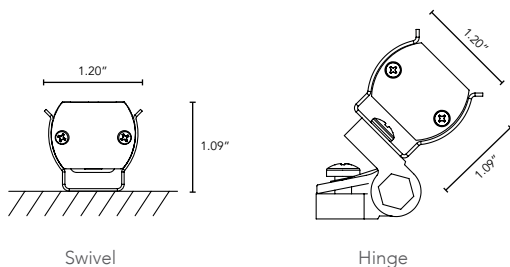

NANOLUME

Micro Profile LED Task and Cove Fixture

TECHNICAL SPECIFICATIONS:

WATTAGE	3 or 6 watts per linear ft.
INPUT VOLTAGE	90-120V 230-277V
CONTROL	Leading Edge/Trailing Edge line dimmer, 0-10V, DALI, DMX
LED SPACING	5/8" on center
LENGTH	12-72", in 6" increment allow 1/4" for each end cap and 1.25" for power feed cable
TOTAL WIDTH FIXED CLIP	1.20"
TOTAL HEIGHT FIXED CLIP	1.09"
COLOR OPTIONS	2000K, 2400K, 2700K, 3000K, 3500K, 4000K
MOUNTING	Swivel, Hinge
AVAILABLE OPTICS	10°, 15°×40°, 120°
COLOR RENDERING INDEX (CRI)	90 + CRI
RATING	Interior Only IP50
ENVIRONMENTAL	Operating temperature -40°F-140°F Ambient (-40°C-60°C)** Storage temperature -40°F-140°F Ambient indoor fixtures operation limited to =<50% relative humidity

** Military spec available under special request-lead times may be impacted.

MOUNTING INFORMATION:

- For vertical installation please contact the factory for specific mounting instructions.
- For installations above 4' please contact the factory.