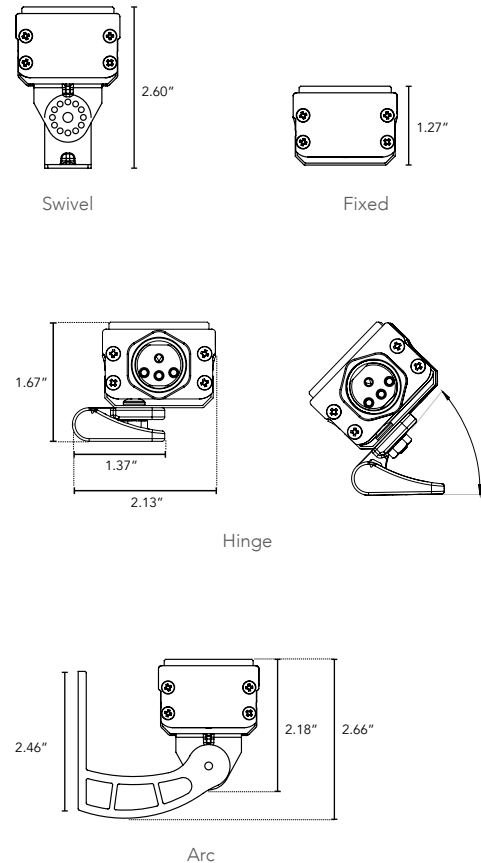

LUMELINE-RT

Direct View Linear LED Strip Fixture

TECHNICAL SPECIFICATIONS:

WATTAGE	8 watts per linear ft.
INPUT VOLTAGE	24VAC
CONTROL	Standard magnetic low voltage dimming
LED SPACING	0.67" on center
LENGTH	6" increments, (12" max) allow 1/4" for each end cap and 2" for power feed cable
TOTAL HEIGHT	1.27" (not including clip) or 1.39" with satin ice lens
TOTAL WIDTH	1.67"
COLOR OPTIONS	2000K, 2400K, 2700K, 3000K, 3500K, 4000K, 5000K
MOUNTING	Fixed, Swivel, 3" Arc or 6" Arc
AVAILABLE OPTICS	120°
RATING	IP50
COLOR RENDERING INDEX (CRI)	90 + CRI
POWER CABLE	UL Standard 10 ft.
ENVIRONMENTAL	Operating temperature--40°F-140°F Ambient(-40°C-60°C)** Storage temperature -40°F-140°F Ambient indoor fixtures operation limited to =<50% relative humidity

** Military spec available under special request-lead times may be impacted.

LENS OPTIONS:

Diffused*

- 87% transmission.
- Lens is 1/8" (.09) thick, adds 1/16" to overall height of fixture.

*Additional chargers apply. Call factory for more information.

Satin Ice White*

- Best for direct view use.
- 42% transmission.
- Lens is 1/4" (.25) thick, adds 1/8" to overall height of fixture.

*Additional chargers apply. Call factory for more information.

MOUNTING INFORMATION:

- For vertical installation please contact the factory for specific mounting instructions.

LUMINAIRE INFORMATION:

IES Files Pending

- Specific Files Available On Request