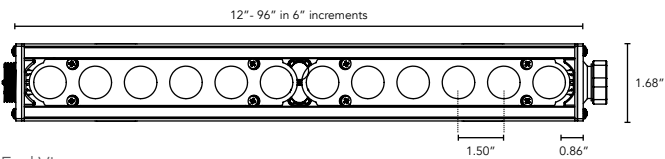

- Compact, variable light fixture for dry location use.
- Fixture comes in 6" increments (12" minimum)
- Many options in optics, color temperature and accessories.
- Boca Flasher's patented CleanDim® technology ensures even dimming from 0-100%.
- Fixtures are compatible with both forward and reverse phase dimming or can use Boca's SDS module for 0-10V or DMX dimming.
- Uses standard low voltage transformers.
- White, black or gray finish standard.
- Total linear feet per power feed: Voltage Dependent Class 2 limited.
- Contact Boca Flasher for tips with custom installations.
- Interior Only. Consult factory for exterior installations.

PRODUCT SPECIFICATIONS:

	WATTAGE	COLOR OPTION	OPTIC	FIXTURE VOLTAGE	FINISH	TRANSFORMER PRIMARY VOLTAGE	LOCATION	MOUNTING	LENS
LUMELINE-RT	8W		120°	24VAC			I		
		2000K			W White	120V	I Interior-IP50	F Fixed	C Clear
		2400K			B Black	230V		S Swivel	D Diffused
		2700K			G Gray	227V		3Arc 3" Arc Swivel	SI Satin Ice (Interior Use Only)
		3000K				Fixture is 24VAC		6Arc 6" Arc Swivel	
		3500K							
		4000K							
		5000K							

DIMENSIONS:

Plan View

End View

Elevation View

LUMELINE-RT

Direct View Linear LED Strip Fixture

TECHNICAL SPECIFICATIONS:

WATTAGE	8 watts per linear ft.
INPUT VOLTAGE	24VAC
CONTROL	Standard magnetic low voltage dimming
LED SPACING	0.67" on center
LENGTH	6" increments, (12" max) allow 1/4" for each end cap and 2" for power feed cable
TOTAL HEIGHT	1.27" (not including clip) or 1.39" with satin ice lens
TOTAL WIDTH	1.67"
COLOR OPTIONS	2000K, 2400K, 2700K, 3000K, 3500K, 4000K, 5000K
MOUNTING	Fixed, Swivel, 3" Arc or 6" Arc
AVAILABLE OPTICS	120°
RATING	IP50
COLOR RENDERING INDEX (CRI)	90 + CRI
POWER CABLE	UL Standard 10 ft.
ENVIRONMENTAL	Operating temperature--40°F-140°F Ambient(-40°C-60°C)** Storage temperature -40°F-140°F Ambient indoor fixtures operation limited to =<50% relative humidity