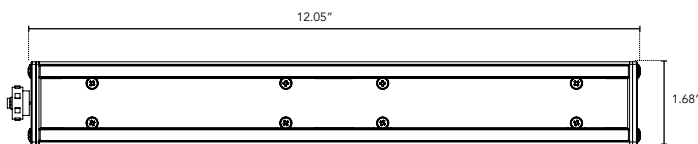

LUMELINE DB

Direct View Linear LED Strip Fixture

Customer:

Date:

Type:

Project:

- Compact, variable light fixture for dry location use.
- Fixture comes in 6" increments (12" minimum)
- Many options in optics, color temperature and accessories.
- Four different types of lenses.
- Boca Flasher's patented CleanDim® technology ensures even dimming from 0-100%.
- Fixtures are compatible with both forward and reverse phase dimming or can use Boca's SDS module for 0-10V DALI or DMX dimming.
- Uses standard line voltage dimmers.
- White, black or gray finish standard.
- Total linear feet per power feed: 56 ft. @ 120V or 120 ft. @ 277V.
- Contact Boca Flasher for tips with custom installations.
- UL Listed for dry, damp, or wet location.
- Consult factory for exterior installations.

DIMENSIONS:

- For vertical installation please contact the factory for specific mounting instructions.
- For installations above 4' please contact the factory.

Plan View

Elevation View

LUMELINE DB

Direct View Linear LED Strip Fixture

TECHNICAL SPECIFICATIONS:

WATTAGE	4 or 8 watts per linear ft.
INPUT VOLTAGE	90-120V or 230-277V
CONTROL	Leading Edge/Trailing Edge line dimmer 0-10V, DMX*
LED SPACING	0.66" on center
LENGTH	6" increments, (12" min) allow 1/4" for each end cap and 2" for power feed cable
TOTAL HEIGHT	1.27" (not including clip) or 1.39" with satin ice lens
TOTAL WIDTH	1.68"
COLOR OPTIONS	2000K, 2400K, 2700K, 3000K, 3500K, 4000K, 5000K
MOUNTING	Fixed, Swivel, 3" Arc or 6" Arc
AVAILABLE OPTICS	120°
RATING	IP50
COLOR RENDERING INDEX (CRI)	90 + CRI
POWER CABLE	UL Standard 10 ft.
ENVIRONMENTAL	Operating temperature--40°F-140°F Ambient(-40°C-60°C)** Storage temperature -40°F-140°F Ambient indoor fixtures operation limited to =<50% relative humidity