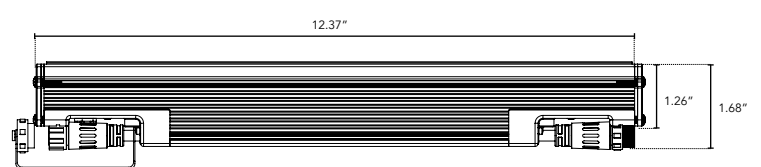

PRODUCT SPECIFICATIONS:

	WATTAGE	COLOR OPTION	OPTIC	VOLTAGE	FINISH	LOCATION	MOUNTING	LENS	OPTIONS
LUMELINE			120°						
	4W	2000K		120V	W White	I Interior-IP50	F Fixed	C Clear	SB Square Baffle
	8W	2400K		277V	B Black	E Exterior-IP65	S Swivel	D Diffused	ASYM Asymmetric Baffle
		2700K			G Gray	W Wet-IP68	3Arc 3" Arc Swivel	SI Satin Ice (Interior Use Only)	SKB Kicker Baffle
		3000K					6Arc 6" Arc Swivel	OP Opal White	
		3500K					V Vandal Resistant		
		4000K							
		5000K							

DIMENSIONS:

- For vertical installation please contact the factory for specific mounting instructions.
- For installations above 4' please contact the factory.

Plan View

Elevation View

LUMELINE DB

Direct View Linear LED Strip Fixture

TECHNICAL SPECIFICATIONS:

WATTAGE	4 or 8 watts per linear ft.
INPUT VOLTAGE	90-120V or 230-277V
CONTROL	Leading Edge/Trailing Edge line dimmer 0-10V, DMX*
LED SPACING	0.66" on center
LENGTH	6" increments, (12" min) allow 1/4" for each end cap and 2" for power feed cable
TOTAL HEIGHT	1.27" (not including clip) or 1.39" with satin ice lens
TOTAL WIDTH	1.68"
COLOR OPTIONS	2000K, 2400K, 2700K, 3000K, 3500K, 4000K, 5000K
MOUNTING	Fixed, Swivel, 3" Arc or 6" Arc
AVAILABLE OPTICS	120°
RATING	IP50
COLOR RENDERING INDEX (CRI)	90 + CRI
POWER CABLE	UL Standard 10 ft.
ENVIRONMENTAL	Operating temperature--40°F-140°F Ambient(-40°C-60°C)** Storage temperature -40°F-140°F Ambient indoor fixtures operation limited to =<50% relative humidity