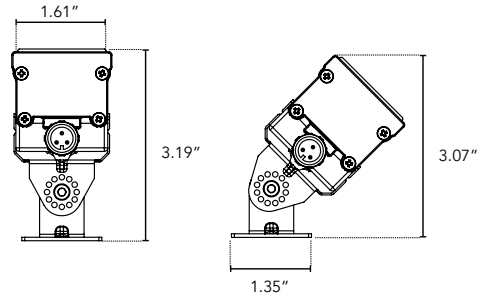

DIMENSIONS:

- For vertical installation please contact the factory for specific mounting instructions.
- For installations above 4' please contact the factory.

Plan View

Elevation View

LUMELINE DB

Direct View Linear LED Strip Fixture

TECHNICAL SPECIFICATIONS:

WATTAGE	4 or 8 watts per linear ft.
INPUT VOLTAGE	90-120V or 230-277V
CONTROL	Leading Edge/Trailing Edge line dimmer 0-10V, DMX*
LED SPACING	0.66" on center
LENGTH	6" increments, (12" min) allow 1/4" for each end cap and 2" for power feed cable
TOTAL HEIGHT	1.27" (not including clip) or 1.39" with satin ice lens
TOTAL WIDTH	1.68"
COLOR OPTIONS	2000K, 2400K, 2700K, 3000K, 3500K, 4000K, 5000K
MOUNTING	Fixed, Swivel, 3" Arc or 6" Arc
AVAILABLE OPTICS	120°
RATING	IP50
COLOR RENDERING INDEX (CRI)	90 + CRI
POWER CABLE	UL Standard 10 ft.
ENVIRONMENTAL	Operating temperature--40°F-140°F Ambient(-40°C-60°C)** Storage temperature -40°F-140°F Ambient indoor fixtures operation limited to =<50% relative humidity

*Additional chargers apply. Call factory for more information.

Satin Ice White*

- Best for direct view use.
- 42% transmission.
- Lens is 1/4" (.25) thick, adds 1/8" to overall height of fixture.

*Additional chargers apply. Call factory for more information.

MOUNTING INFORMATION:

- Fixtures 1-2ft, Place clips 3" from edge as shown.
- Fixtures more than 2ft, Place clips 3.5" from edges as shown.

Swivel

Hinge

Fixed

Vandal Resistant

LUMINAIRE INFORMATION:

IES Files Pending