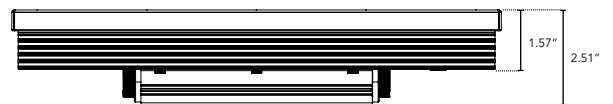

PRODUCT SPECIFICATIONS:

COLOR OPTION	OPTIC	VOLTAGE	FINISH	LOCATION	MOUNTING	WHITE MIXING OPTIONS
HPFB			A			
RGB	10°	120V	A Clear Anodized Aluminum	I Interior-IP60 E Exterior-IP65 W Wet-IP68	F Fixed S Swivel V Vandal Resistant	If specifying RGBW indicate white options here: (Up to 3 different options can be specified) 2700K 3000K 3500K 4000K 5000K Amber
RGBW color & white (See Options)	30°	277V				
RGB/WWW	60°					
RGB/WWW	10°x 60°					
RGB/WWA	30°x 60°					
LENS	CONTROLS	HEXCELL				
C Clear	3 3 Channel DMX	Y Yes				
D Diffused (Interior Use Only)	4 4 Channel DMX 6 6 Channel DMX 8 8 Channel DMX	N No				

DIMENSIONS:

Plan View

Elevation View

End View

HPFB

Medium Profile Color Changing LED Fixture

TECHNICAL SPECIFICATIONS:

WATTAGE	32 watts per linear ft.*
INPUT VOLTAGE	120 VAC or 277 VAC
CONTROL	Standard DMX 512
LED SPACING	1.0" on center
LENGTH	1 ft., 2 ft., or 4 ft.
TOTAL HEIGHT	2.51" (not including clip)
TOTAL WIDTH	4.19"
COLOR OPTIONS	RGB, RGBW
MOUNTING	Fixed, Swivel, or Vandal Resistant
AVAILABLE OPTICS	10°, 30°, 60°, 10° x 60°, 30° x 60°
RATING	IP60, IP65, IP68
COLOR RENDERING INDEX (CRI)	90+ for White Mixing Only
POWER CABLE	UL Standard 10 ft.
ENVIRONMENTAL	Operating temperature--40°F-140°F Ambient(-40°C-60°C)** Storage temperature -40°F-140°F Ambient indoor fixtures operation limited to =<50% relative humidity