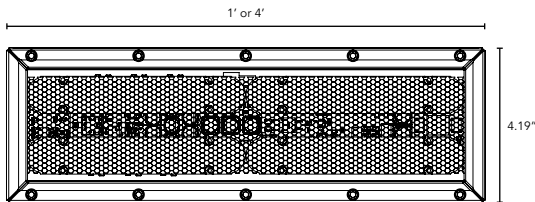

- Fixture uses high intensity LED's in a variety of color combinations.
- Compact, rugged, linear fixture easily integrates into many applications.
- Many options in optics, color temperature and accessories.
- Wireless DMX controllable - WA5 required for wireless transmission.
- Simple installation process using conventional wiring.
- UL Listed for dry or damp or wet location (model dependent).
- Clear anodized aluminum housing with a durable finish ensuring it is weather and abrasion resistant.
- Clear or Diffuse (interior only) lens.
- Uses any standard DMX 512 show controls.
- Contact Boca Flasher for tips with custom installations.

PRODUCT SPECIFICATIONS:

COLOR OPTION	OPTIC	VOLTAGE	FINISH	LOCATION	MOUNTING	WHITE MIXING OPTIONS
HPFB			A			
RGB	10°	120V	A Clear Anodized Aluminum	I Interior-IP60 E Exterior-IP65 W Wet-IP68	F Fixed S Swivel V Vandal Resistant	If specifying RGBW indicate white options here: (Up to 3 different options can be specified) 2700K 3000K 3500K 4000K 5000K Amber
RGBW color & white (See Options)	30°	277V				
RGB/WWW	60°					
RGB/WWW	10°x 60°					
RGB/WWA	30°x 60°					
LENS	CONTROLS	HEXCELL				
C Clear	3 3 Channel DMX	Y Yes				
D Diffused (Interior Use Only)	4 4 Channel DMX 6 6 Channel DMX 8 8 Channel DMX	N No				

DIMENSIONS:

Plan View

Elevation View

End View

HPFB

Medium Profile Color Changing LED Fixture

TECHNICAL SPECIFICATIONS:

WATTAGE	32 watts per linear ft.*
INPUT VOLTAGE	120 VAC or 277 VAC
CONTROL	Standard DMX 512
LED SPACING	1.0" on center
LENGTH	1 ft., 2 ft., or 4 ft.
TOTAL HEIGHT	2.51" (not including clip)
TOTAL WIDTH	4.19"
COLOR OPTIONS	RGB, RGBW
MOUNTING	Fixed, Swivel, or Vandal Resistant
AVAILABLE OPTICS	10°, 30°, 60°, 10° x 60°, 30° x 60°
RATING	IP60, IP65, IP68
COLOR RENDERING INDEX (CRI)	90+ for White Mixing Only
POWER CABLE	UL Standard 10 ft.
ENVIRONMENTAL	Operating temperature--40°F-140°F Ambient(-40°C-60°C)** Storage temperature -40°F-140°F Ambient indoor fixtures operation limited to =<50% relative humidity