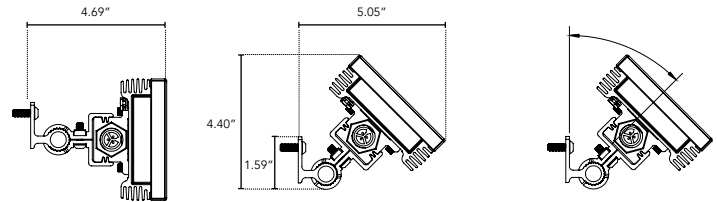

HPFB

Medium Profile Color Changing LED Fixture

TECHNICAL SPECIFICATIONS:

WATTAGE	32 watts per linear ft.*
INPUT VOLTAGE	120 VAC or 277 VAC
CONTROL	Standard DMX 512
LED SPACING	1.0" on center
LENGTH	1 ft., 2 ft., or 4 ft.
TOTAL HEIGHT	2.51" (not including clip)
TOTAL WIDTH	4.19"
COLOR OPTIONS	RGB, RGBW
MOUNTING	Fixed, Swivel, or Vandal Resistant
AVAILABLE OPTICS	10°, 30°, 60°, 10° x 60°, 30° x 60°
RATING	IP60, IP65, IP68
COLOR RENDERING INDEX (CRI)	90+ for White Mixing Only
POWER CABLE	UL Standard 10 ft.
ENVIRONMENTAL	Operating temperature--40°F-140°F Ambient(-40°C-60°C)** Storage temperature -40°F-140°F Ambient indoor fixtures operation limited to =<50% relative humidity

MOUNTING INFORMATION:

- For vertical installation please contact the factory for specific mounting instructions.
- For installations above 4' please contact the factory.

*Custom wattage available upon request.

Title 24 compliant fixture not to exceed 18 watts / 4ft fixture.

** Military spec available under special request-lead times may be impacted.