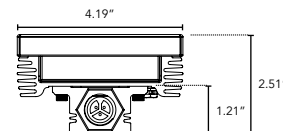

DIMENSIONS:

Plan View

Elevation View

End View

HPFB

Medium Profile Color Changing LED Fixture

TECHNICAL SPECIFICATIONS:

WATTAGE	32 watts per linear ft.*
INPUT VOLTAGE	120 VAC or 277 VAC
CONTROL	Standard DMX 512
LED SPACING	1.0" on center
LENGTH	1 ft., 2 ft., or 4 ft.
TOTAL HEIGHT	2.51" (not including clip)
TOTAL WIDTH	4.19"
COLOR OPTIONS	RGB, RGBW
MOUNTING	Fixed, Swivel, or Vandal Resistant
AVAILABLE OPTICS	10°, 30°, 60°, 10° x 60°, 30° x 60°
RATING	IP60, IP65, IP68
COLOR RENDERING INDEX (CRI)	90+ for White Mixing Only
POWER CABLE	UL Standard 10 ft.
ENVIRONMENTAL	Operating temperature--40°F-140°F Ambient(-40°C-60°C)** Storage temperature -40°F-140°F Ambient indoor fixtures operation limited to =<50% relative humidity