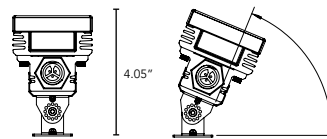

HPCCS

Small Profile Color Changing LED Fixture

TECHNICAL SPECIFICATIONS:

WATTAGE	22 watts per linear ft.
INPUT VOLTAGE	90-120V 230-277V
CONTROL	Standard DMX 512
LED SPACING	1.0" on center
LENGTH	1 ft., 2 ft., 4 ft.
TOTAL HEIGHT	2.54" (not including clip)
TOTAL WIDTH	2.70"
COLOR OPTIONS	Alternating RGB, Triple Diode RGB, White Mixing
MOUNTING	Fixed, Hinge or Vandal
AVAILABLE OPTICS	10°, 30°, 60°, 10° x 60°, 30° x 60°, 120°
RATING	IP50, IP65, IP68
COLOR RENDERING INDEX (CRI)	90+ for White Mix Only
POWER CABLE	UL Standard 10 ft.
ENVIRONMENTAL	Operating temperature--40°F-140°F Ambient(-40°C-60°C)** Storage temperature -40°F-140°F Ambient indoor fixtures operation limited to =<50% relative humidity

*Custom wattage available upon request.

Title 24 compliant fixture not to exceed 18 watts / 4ft fixture.

** Military spec available under special request-lead times may be impacted.

LIGHTSOURCE REPORT

White w/Clear Glass Lens	White w/Clear Glass Lens
CIE Colorimetric Parameters CCT: Tc = 3088K	RGBW w/Clear Glass Lens CCT: Tc = 4392K
Photometric Parameters Luminous Flux: 634.40 lm Efficiency: 59.46 lm/W	Photometric Parameters Luminous Flux: 922.16 lm Efficiency: 34.65 lm/W

MOUNTING INFORMATION:

- For vertical installation please contact the factory for specific mounting instructions.
- For installations above 4' please contact the factory.

Swivel