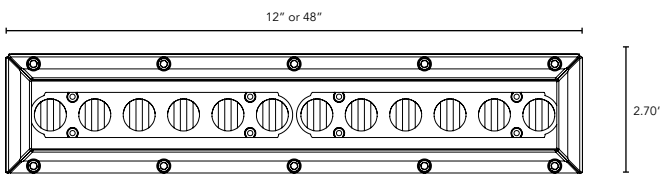

PRODUCT SPECIFICATIONS:

COLOR OPTION	OPTIC	VOLTAGE	FINISH	LOCATION	MOUNTING	LENS	WHITE MIXING OPTIONS
HPCCS			A			C	
RGB	10°	120V	A Clear Anodized Aluminum	I Interior-IP50	F Fixed	C Clear	If specifying WM indicate white options here: (Up to 3 different options can be specified) 2700K 3000K 3500K 4000K 5000K Amber
TRGB Triple Diode (120° only)	30°	277V		E Exterior-IP65	H Hinge		
WM White Color Mixing	60°		W Wet-IP68	V Vandal Resistant			
*See White Mix Options	10°x 60°						
	30°x 60°						
HEXCELL	120°						

Y Yes

N No

DIMENSIONS:

Plan View

Elevation View

HPCCS

Small Profile Color Changing LED Fixture

TECHNICAL SPECIFICATIONS:

WATTAGE	22 watts per linear ft.
INPUT VOLTAGE	90-120V 230-277V
CONTROL	Standard DMX 512
LED SPACING	1.0" on center
LENGTH	1 ft., 2 ft., 4 ft.
TOTAL HEIGHT	2.54" (not including clip)
TOTAL WIDTH	2.70"
COLOR OPTIONS	Alternating RGB, Triple Diode RGB, White Mixing
MOUNTING	Fixed, Hinge or Vandal
AVAILABLE OPTICS	10°, 30°, 60°, 10° x 60°, 30° x 60°, 120°
RATING	IP50, IP65, IP68
COLOR RENDERING INDEX (CRI)	90+ for White Mix Only
POWER CABLE	UL Standard 10 ft.
ENVIRONMENTAL	Operating temperature--40°F-140°F Ambient(-40°C-60°C)** Storage temperature -40°F-140°F Ambient indoor fixtures operation limited to =<50% relative humidity