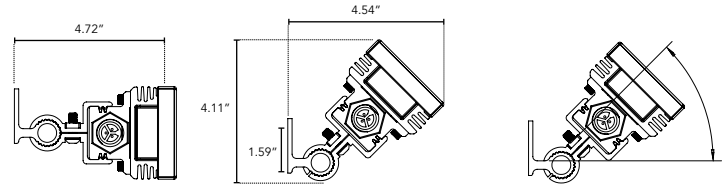

HPCCS

Small Profile Color Changing LED Fixture

TECHNICAL SPECIFICATIONS:

WATTAGE	22 watts per linear ft.
INPUT VOLTAGE	90-120V 230-277V
CONTROL	Standard DMX 512
LED SPACING	1.0" on center
LENGTH	1 ft., 2 ft., 4 ft.
TOTAL HEIGHT	2.54" (not including clip)
TOTAL WIDTH	2.70"
COLOR OPTIONS	Alternating RGB, Triple Diode RGB, White Mixing
MOUNTING	Fixed, Hinge or Vandal
AVAILABLE OPTICS	10°, 30°, 60°, 10° x 60°, 30° x 60°, 120°
RATING	IP50, IP65, IP68
COLOR RENDERING INDEX (CRI)	90+ for White Mix Only
POWER CABLE	UL Standard 10 ft.
ENVIRONMENTAL	Operating temperature--40°F-140°F Ambient(-40°C-60°C)** Storage temperature -40°F-140°F Ambient indoor fixtures operation limited to =<50% relative humidity

*Custom wattage available upon request.

Title 24 compliant fixture not to exceed 18 watts / 4ft fixture.

** Military spec available under special request-lead times may be impacted.

LIGHTSOURCE REPORT

White w/Clear Glass Lens	White w/Clear Glass Lens
CIE Colorimetric Parameters CCT: Tc = 3088K	RGBW w/Clear Glass Lens CCT: Tc = 4392K
Photometric Parameters Luminous Flux: 634.40 lm Efficiency: 59.46 lm/W	Photometric Parameters Luminous Flux: 922.16 lm Efficiency: 34.65 lm/W

MOUNTING INFORMATION:

- For vertical installation please contact the factory for specific mounting instructions.
- For installations above 4' please contact the factory.

Hinge